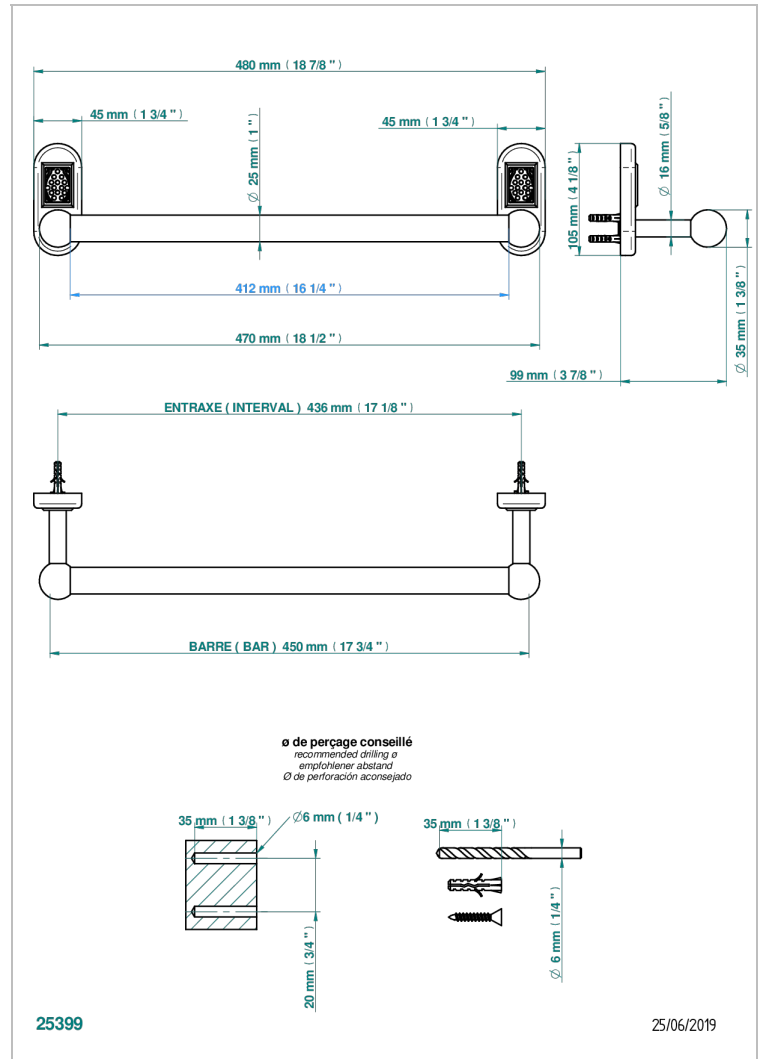

# VENICE

A2E-526/45

Bath towel holder, length: 450 mm

THG<sup>®</sup>  
PARIS

## CARACTERÍSTICAS

- Venice
- Bath towel holder, length: 450 mm