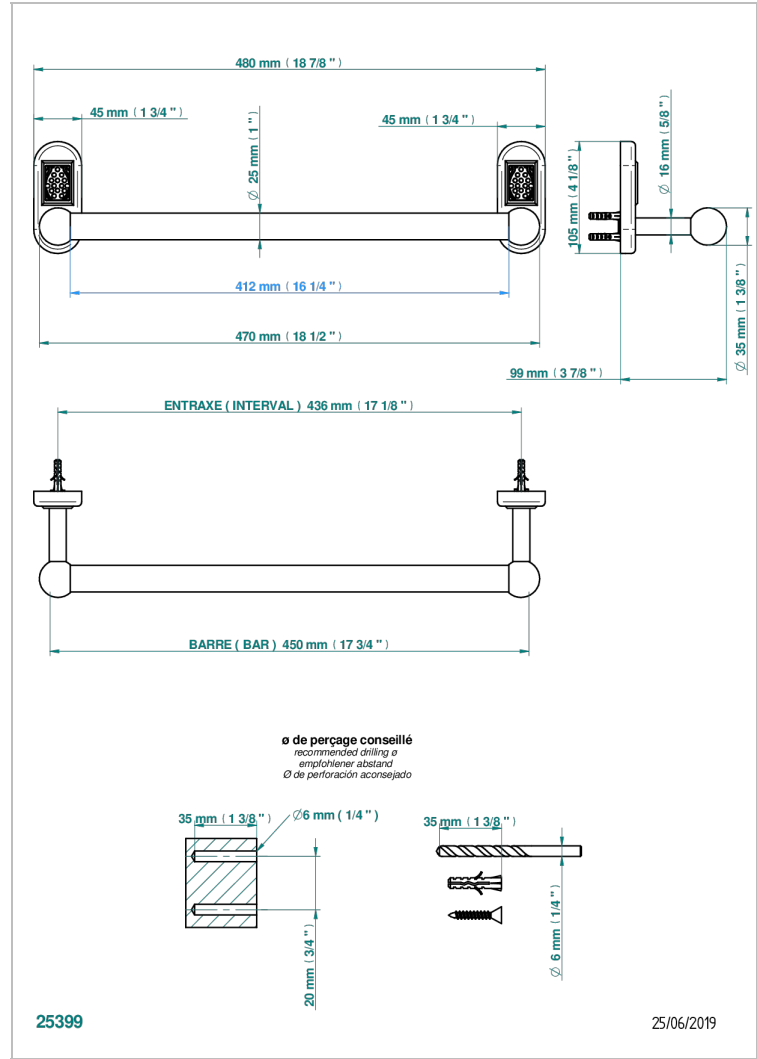

# VENICE

A2E-526/45

Bath towel holder, length: 450 mm

## CHARACTERISTIC

- Venice
- Bath towel holder, length: 450 mm