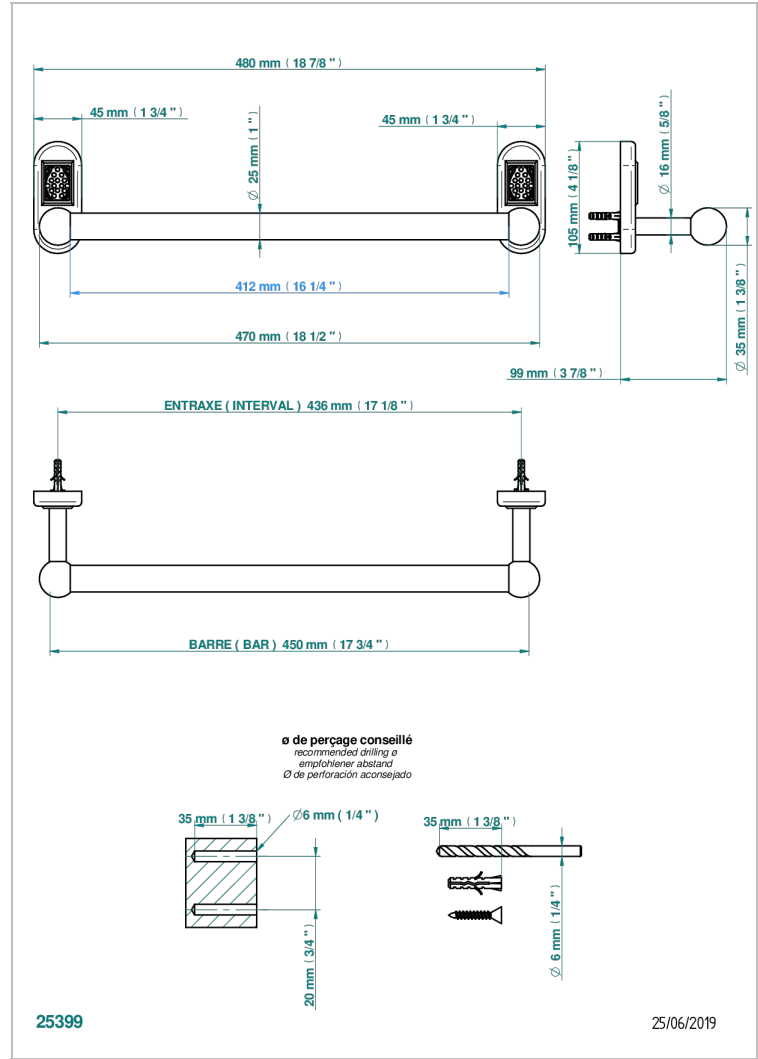

# VENICE

A2E-526/45

Bath towel holder, length: 450 mm

THG<sup>®</sup>  
PARIS

## CHARACTERISTIC

- Venice
- Bath towel holder, length: 450 mm