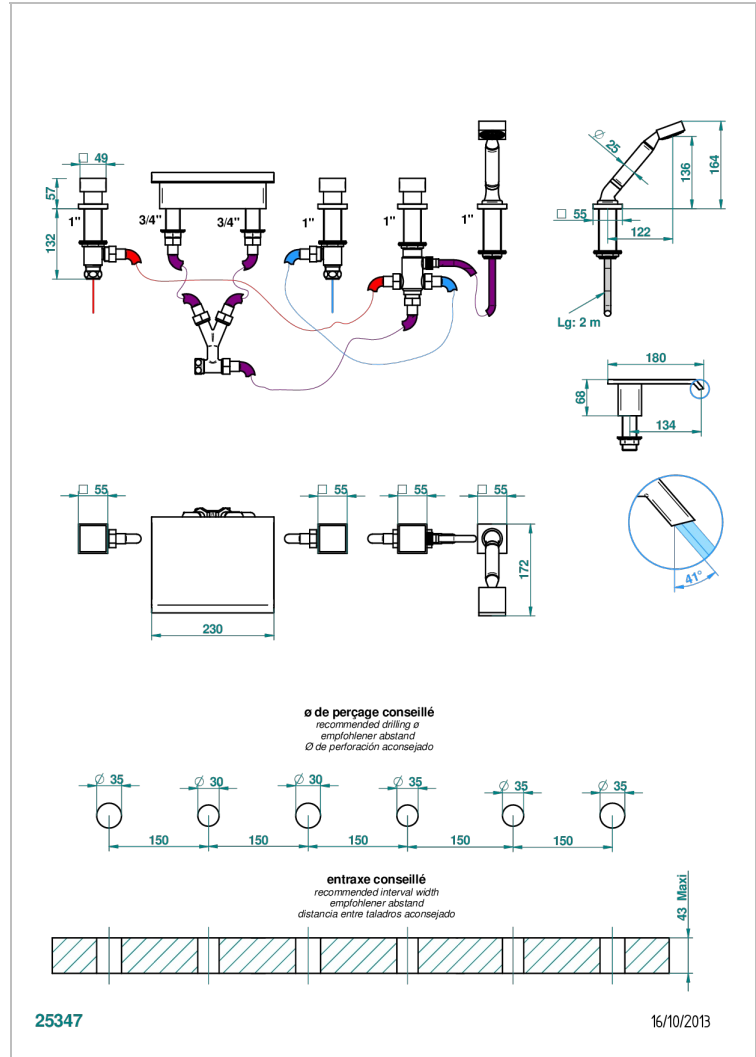

Rim mounted bath/shower mixer set with a 230 mm Waterfall spout, connection kit and hoses, 2 x 3/4" valves, rim mounted 4 way diverter & rim mounted handshower set

CHARACTERISTIC

- Niagara
- Rim mounted bath/shower mixer set with a 230 mm Waterfall spout, connection kit and hoses, 2 x 3/4" valves, rim mounted 4 way diverter & rim mounted handshower set

AVAILABLE FINITIONS

- | | | | | |
|------------------------------|-----------------------------------|----------------------------------|--|--|
| Antique nickel - H28 | Graphite PVD - H64 | Matt gold - F07 | Polished chrome (color finish) - A02 | Umber PVD - H66 |
| Black ceram - D30 | Matt Umber PVD - H67 | Matt gold color PVD - H53 | Polished chrome / Polished gold (color finish) - G02 | Varnished matt antique red copper (color finish) - H07 |
| Blush PVD - H62 | Matt blush PVD - H60 | Matt graphite PVD - H65 | Polished gold (color finish) - F01 | |
| Brass color PVD - H49 | Matt brass color PVD - H50 | Matt nickel (color finish) - C01 | Polished nickel - B01 | |
| Brown bronze color PVD - F33 | Matt brown bronze color PVD - F34 | Matt nickel color PVD - H56 | Soft gold - F30 | |
| Gold color PVD - H52 | Matt chrome - C02 | Nickel color PVD - H55 | Soft matt gold - F31 | |