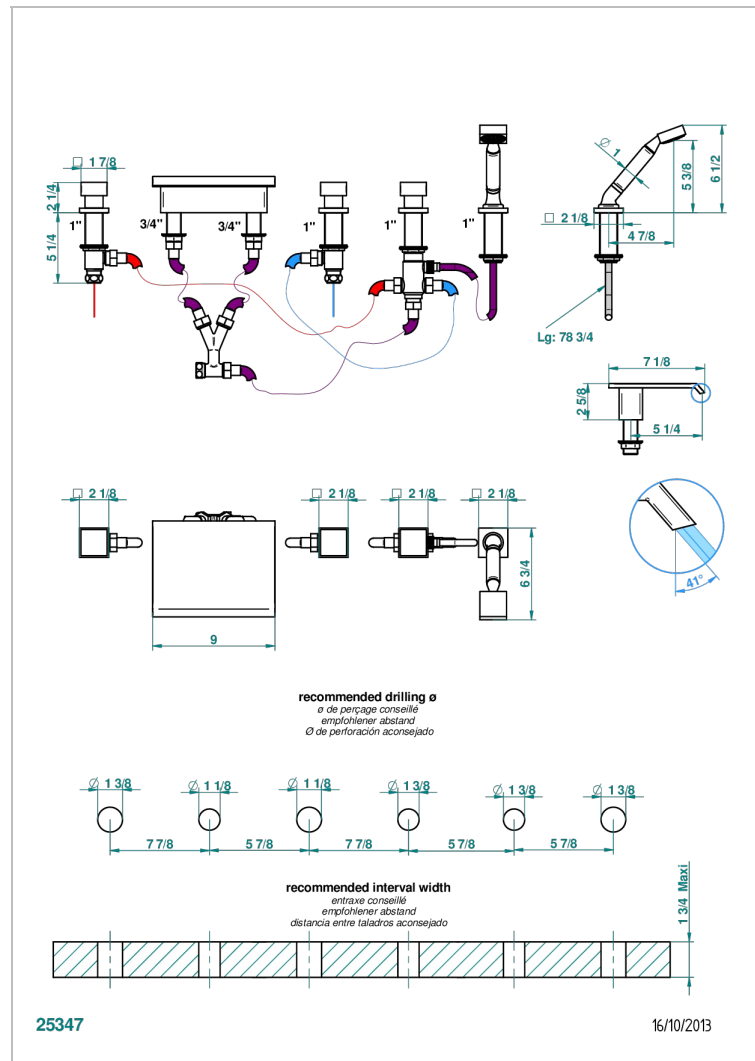

Rim mounted bath/shower mixer set with a 230 mm Waterfall spout, connection kit and hoses, 2 x 3/4" valves, rim mounted 4 way diverter & rim mounted handshower set

CHARACTERISTIC

- Niagara
- Rim mounted bath/shower mixer set with a 230 mm Waterfall spout, connection kit and hoses, 2 x 3/4" valves, rim mounted 4 way diverter & rim mounted handshower set

Umber PVD - H66
 Varnished matt antique red copper (color finish) - H07