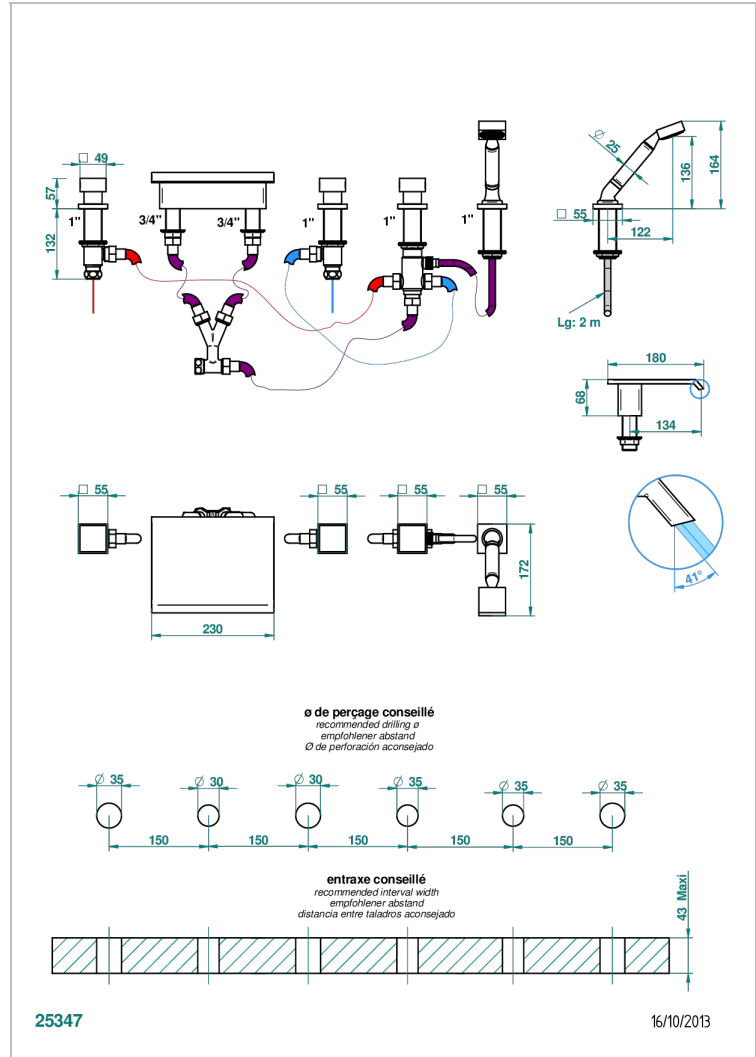

Rim mounted bath/shower mixer set with a 230 mm Waterfall spout, connection kit and hoses, 2 x 3/4" valves, rim mounted 4 way diverter & rim mounted handshower set

### CHARACTERISTIC

- Niagara
- Rim mounted bath/shower mixer set with a 230 mm Waterfall spout, connection kit and hoses, 2 x 3/4" valves, rim mounted 4 way diverter & rim mounted handshower set

### AVAILABLE FINITIONS

- |                              |                                   |                                  |  |  |
|------------------------------|-----------------------------------|----------------------------------|--|--|
| Antique nickel - H28         | Graphite PVD - H64                | Matt gold - F07                  | Polished chrome (color finish) - A02                 | Umber PVD - H66  |
| Black ceram - D30            | Matt Umber PVD - H67              | Matt gold color PVD - H53        | Polished chrome / Polished gold (color finish) - G02 | Varnished matt antique red copper (color finish) - H07 |
| Blush PVD - H62              | Matt blush PVD - H60              | Matt graphite PVD - H65          | Polished gold (color finish) - F01                   |  |
| Brass color PVD - H49        | Matt brass color PVD - H50        | Matt nickel (color finish) - C01 | Polished nickel - B01                                |  |
| Brown bronze color PVD - F33 | Matt brown bronze color PVD - F34 | Matt nickel color PVD - H56      | Soft gold - F30                                      |  |
| Gold color PVD - H52         | Matt chrome - C02                 | Nickel color PVD - H55           | Soft matt gold - F31                                 |  |