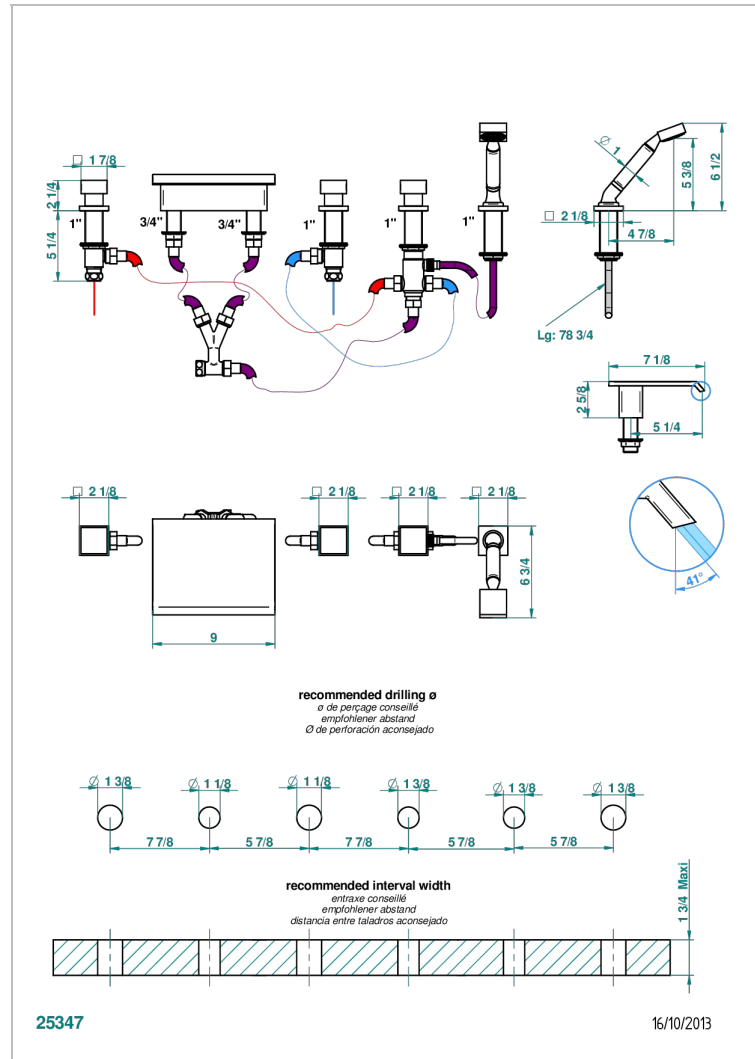

Rim mounted bath/shower mixer set with a 230 mm Waterfall spout, connection kit and hoses, 2 x 3/4" valves, rim mounted 4 way diverter & rim mounted handshower set

CHARACTERISTIC

- Niagara
- Rim mounted bath/shower mixer set with a 230 mm Waterfall spout, connection kit and hoses, 2 x 3/4" valves, rim mounted 4 way diverter & rim mounted handshower set

AVAILABLE FINITIONS

- | | | | | |
|------------------------------|-----------------------------------|----------------------------------|------------------------------------------------------|--------------------------------------------------------|
| Antique nickel - H28 | Graphite PVD - H64 | Matt gold - F07 | Polished chrome (color finish) - A02 | Umber PVD - H66 |
| Black ceram - D30 | Matt Umber PVD - H67 | Matt gold color PVD - H53 | Polished chrome / Polished gold (color finish) - G02 | Varnished matt antique red copper (color finish) - H07 |
| Blush PVD - H62 | Matt blush PVD - H60 | Matt graphite PVD - H65 | Polished gold (color finish) - F01 | |
| Brass color PVD - H49 | Matt brass color PVD - H50 | Matt nickel (color finish) - C01 | Polished nickel - B01 | |
| Brown bronze color PVD - F33 | Matt brown bronze color PVD - F34 | Matt nickel color PVD - H56 | Soft gold - F30 | |
| Gold color PVD - H52 | Matt chrome - C02 | Nickel color PVD - H55 | Soft matt gold - F31 | |