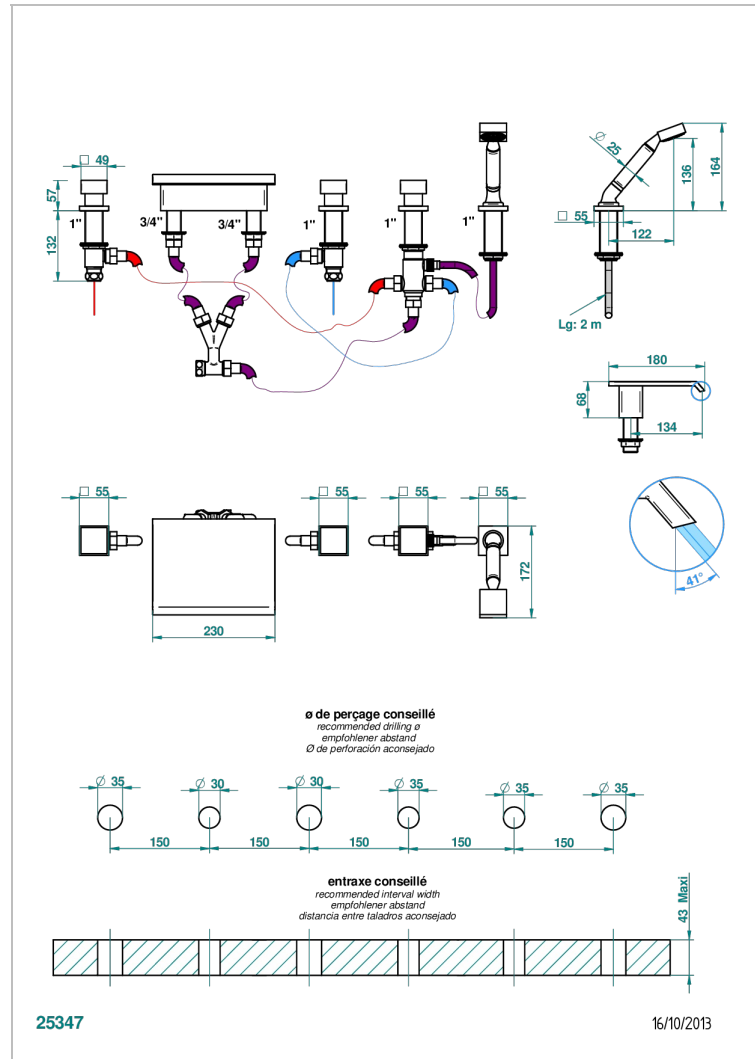

Rim mounted bath/shower mixer set with a 230 mm Waterfall spout, connection kit and hoses, 2 x 3/4" valves, rim mounted 4 way diverter & rim mounted handshower set

CHARACTERISTIC

- Niagara
- Rim mounted bath/shower mixer set with a 230 mm Waterfall spout, connection kit and hoses, 2 x 3/4" valves, rim mounted 4 way diverter & rim mounted handshower set