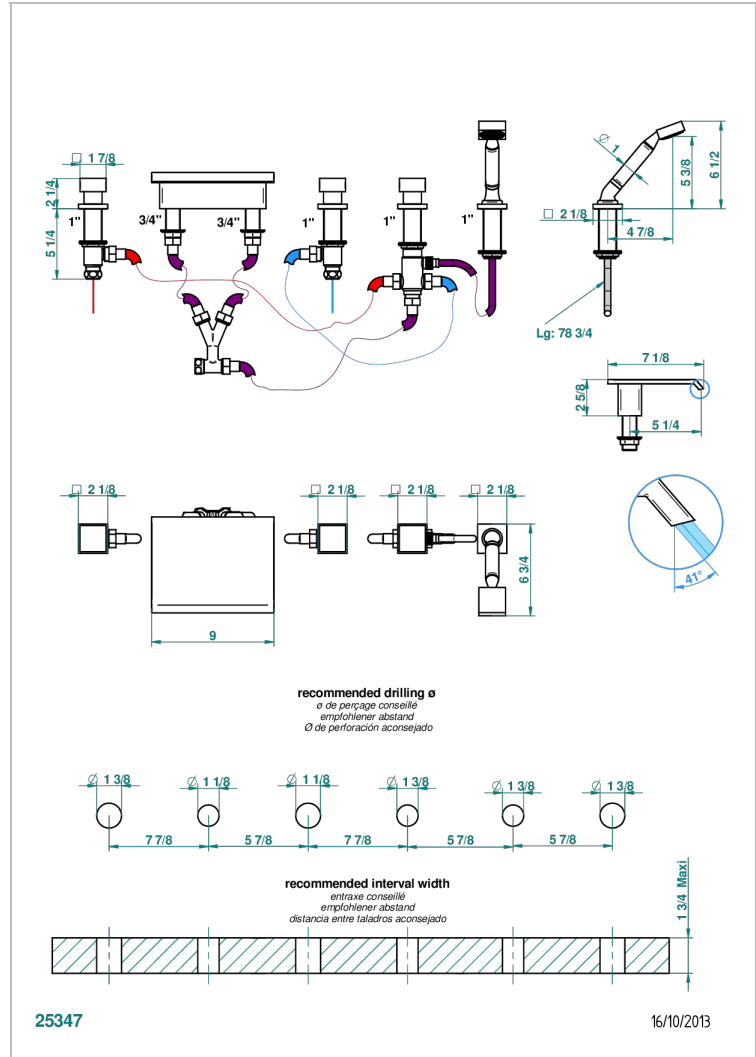

Rim mounted bath/shower mixer set with a 230 mm Waterfall spout, connection kit and hoses, 2 x 3/4" valves, rim mounted 4 way diverter & rim mounted handshower set

CHARACTERISTIC

- Niagara
- Rim mounted bath/shower mixer set with a 230 mm Waterfall spout, connection kit and hoses, 2 x 3/4" valves, rim mounted 4 way diverter & rim mounted handshower set

Umber PVD - H66
 Varnished matt antique red copper (color finish) - H07