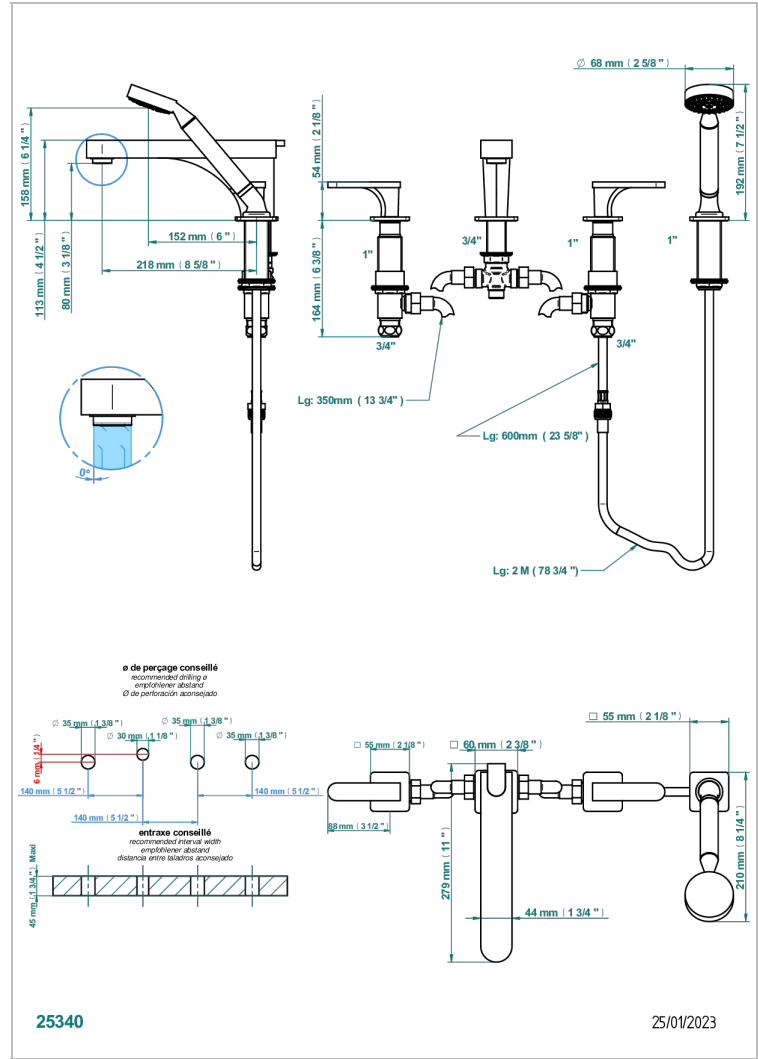

PROFIL METAL WITH LEVER

A6B-112BSG

Rim mounted 4-hole bath/shower mixer, diverter to super goliath spout

THG[®]
PARIS

CHARACTERISTIC

- ACS : 18ACCLY473
- DVGW : DW-6501CO0475
- NF : NF EN 200 - IID/A - Chrome

STANDARDS

TECHNICAL SPECS

- Recommandé : 3 bars (max. 5 bars) - Advised : 43,5 psi (max. 72 psi)
- Bec : 35 l/min à 3 bars - Douchette : 9,5 l/min à 3 bars
- Spout : 9.26 gpm at 43.5 psi - Handshower : 2.5 gpm at 43.5 psi