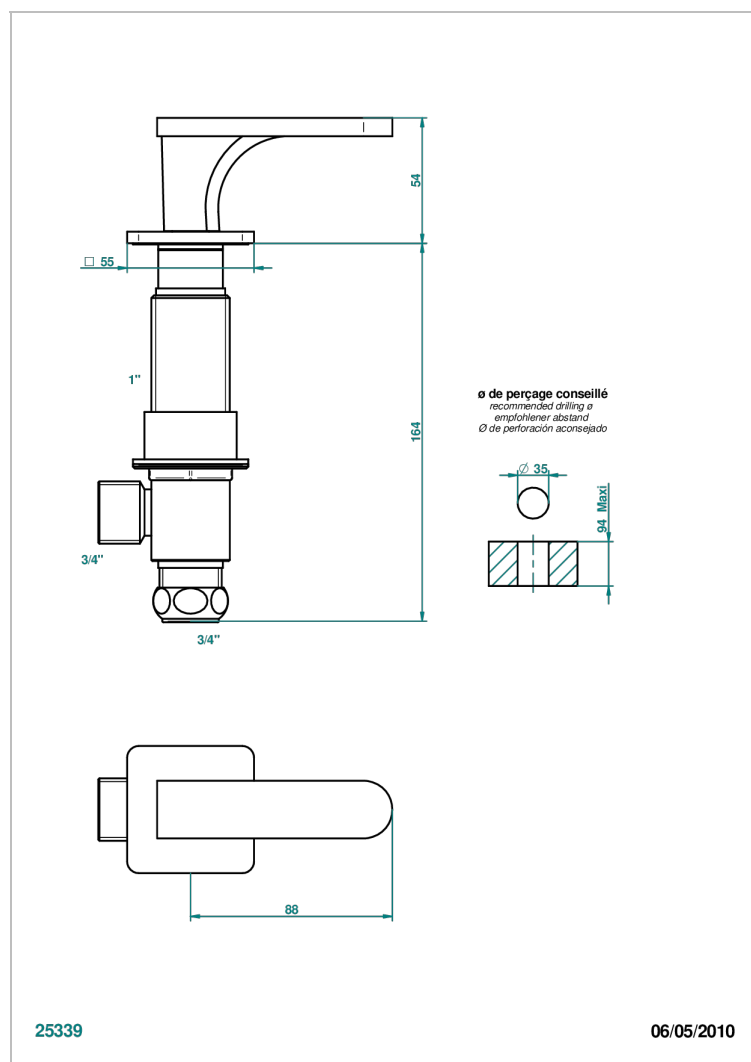

PROFIL METAL WITH LEVER

A6B-36/C

Rim mounted 3/4" valve, cold

THG[®]
PARIS

CHARACTERISTIC

- Profil Metal with lever
- Rim mounted 3/4" valve, cold

AVAILABLE FINITIONS

Antique nickel - H28
Black ceram - D30
Blush PVD - H62
Brass color PVD - H49
Brown bronze color PVD - F33
Gold color PVD - H52