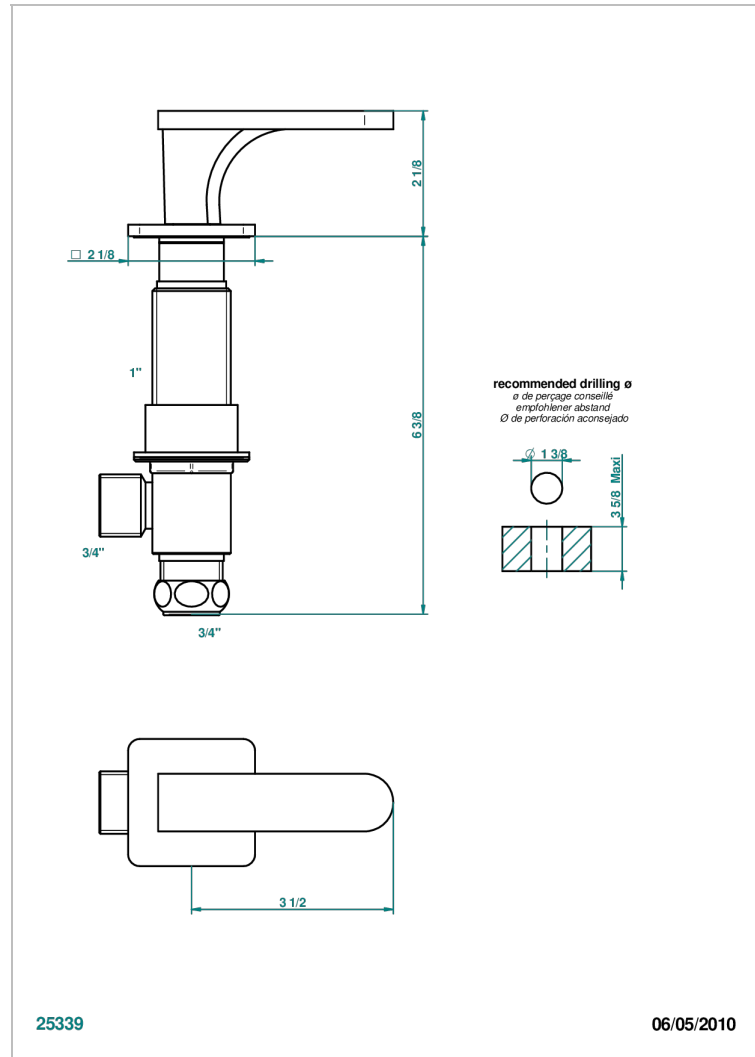

# PROFIL METAL WITH LEVER

A6B-36/C

Rim mounted 3/4" valve, cold

## CHARACTERISTIC

- Profil Metal with lever
- Rim mounted 3/4" valve, cold