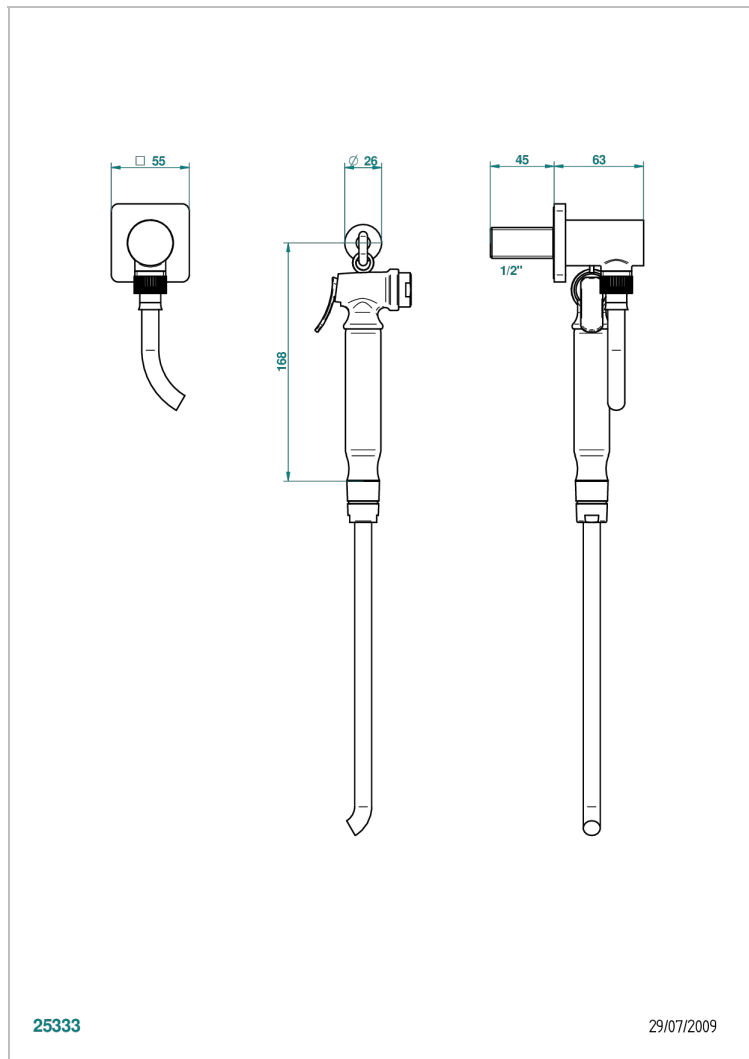

PROFIL BLACK ONYX WITH LEVER

A6P-5840/7

THG[®]
PARIS

Wc douche set including: trigger spray, reinforced hose(1.25m), hook and elbow

25333

29/07/2009

CHARACTERISTIC

- ACS : 19ACCLY406

STANDARDS

AVAILABLE FINITIONS

- Matt nickel (color finish) - C01
- Polished chrome (color finish) - A02
- Polished chrome / Polished gold (color finish) - G02
- Polished gold (color finish) - F01
- Polished nickel - B01

TECHNICAL SPECS

- Recommandé : 3 bars (max. 5 bars) - Advised : 43,5 psi (max. 72 psi)
- 9,5 l/min à 3 bars (2.5 gpm at 43.5 psi)