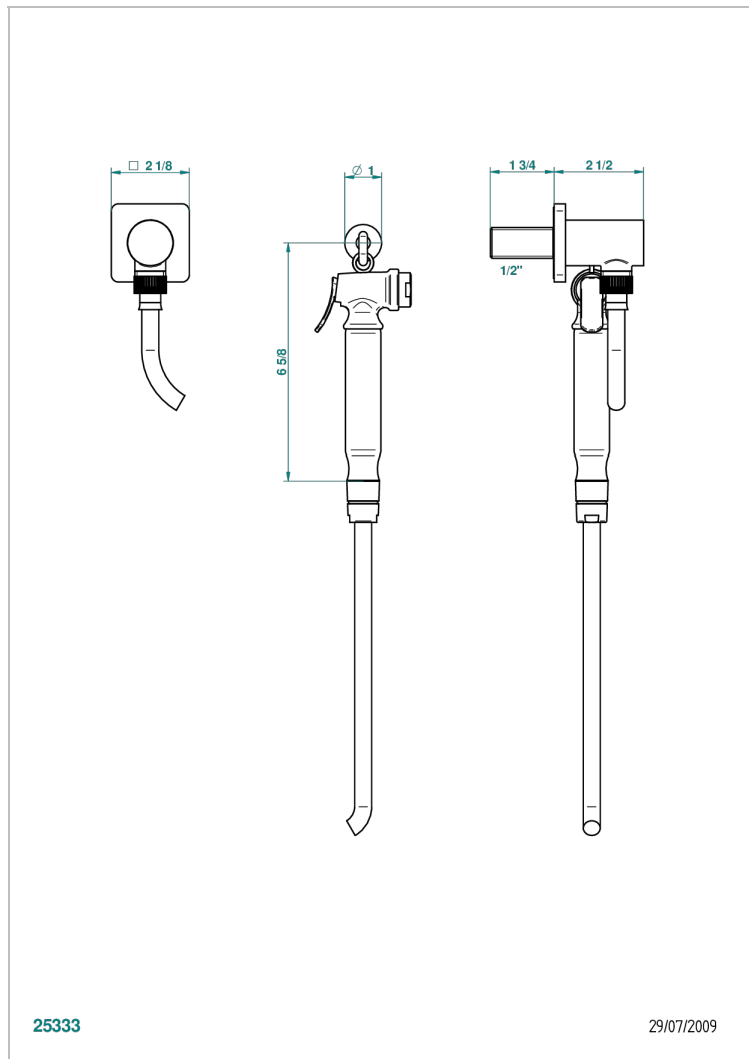

PROFIL BLACK ONYX WITH LEVER

A6P-5840/7

THG[®]
PARIS

Wc douche set including: trigger spray, reinforced hose(1.25m), hook and elbow

25333

29/07/2009

CHARACTERISTIC

- ACS : 19ACCLY406

TECHNICAL SPECS

- Recommandé : 3 bars (max. 5 bars) - Advised : 43,5 psi (max. 72 psi)
- 9,5 l/min à 3 bars (2.5 gpm at 43.5 psi)