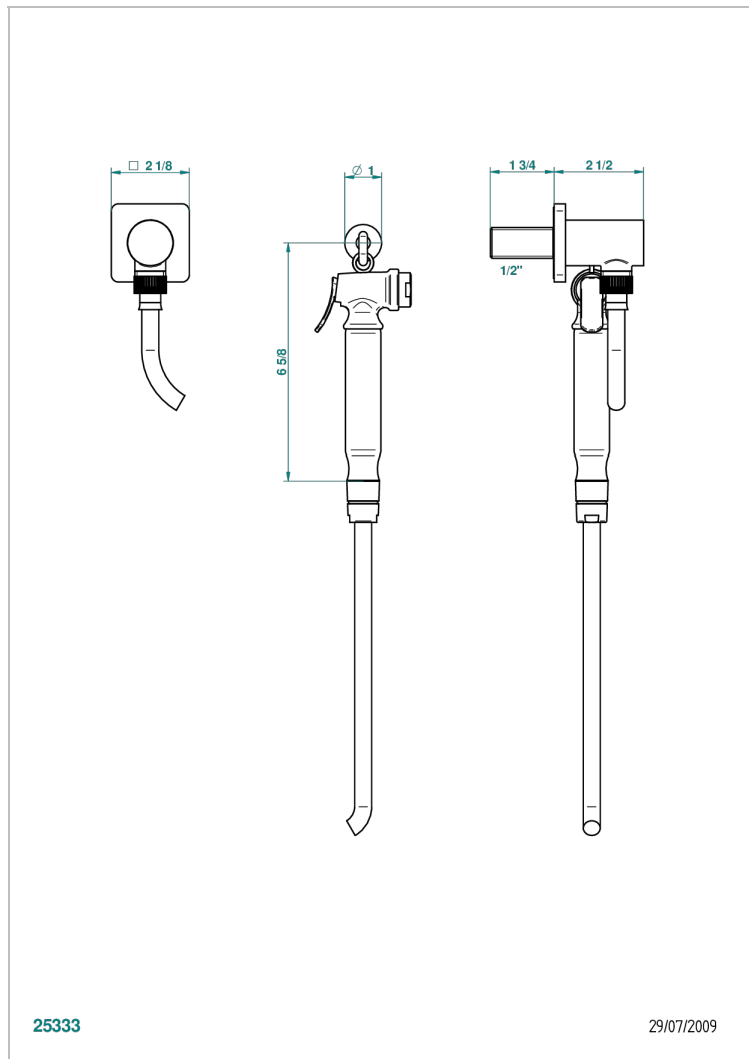

# PROFIL BLACK ONYX

A6N-5840/7

THG<sup>®</sup>  
PARIS

Wc douche set including: trigger spray, reinforced hose(1.25m), hook and elbow