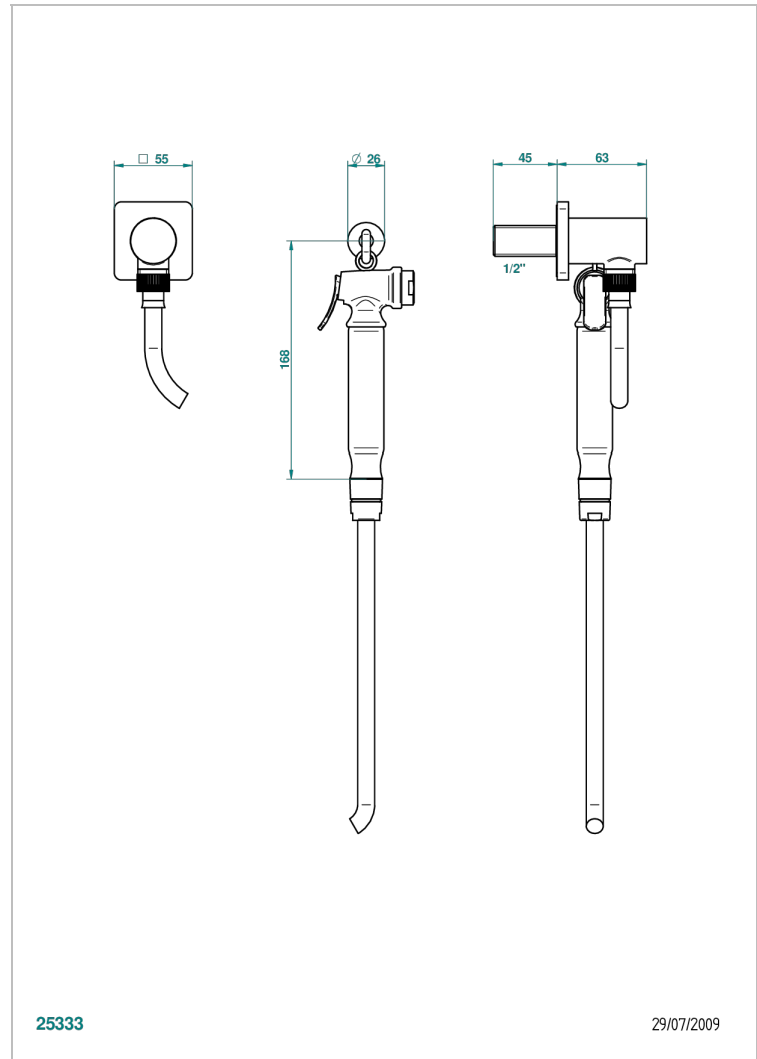

PROFIL METAL WITH LEVER

A6B-5840/7

THG[®]
PARIS

Wc douche set including: trigger spray, reinforced hose(1.25m), hook and elbow

25333

29/07/2009

CHARACTERISTIC

- ACS : 19ACCLY406

STANDARDS

TECHNICAL SPECS

- Recommandé : 3 bars (max. 5 bars) - Advised : 43,5 psi (max. 72 psi)
- 9,5 l/min à 3 bars (2.5 gpm at 43.5 psi)

AVAILABLE FINITIONS

- Matt nickel (color finish) - C01
- Polished chrome (color finish) - A02
- Polished chrome / Polished gold (color finish) - G02
- Polished gold (color finish) - F01
- Polished nickel - B01