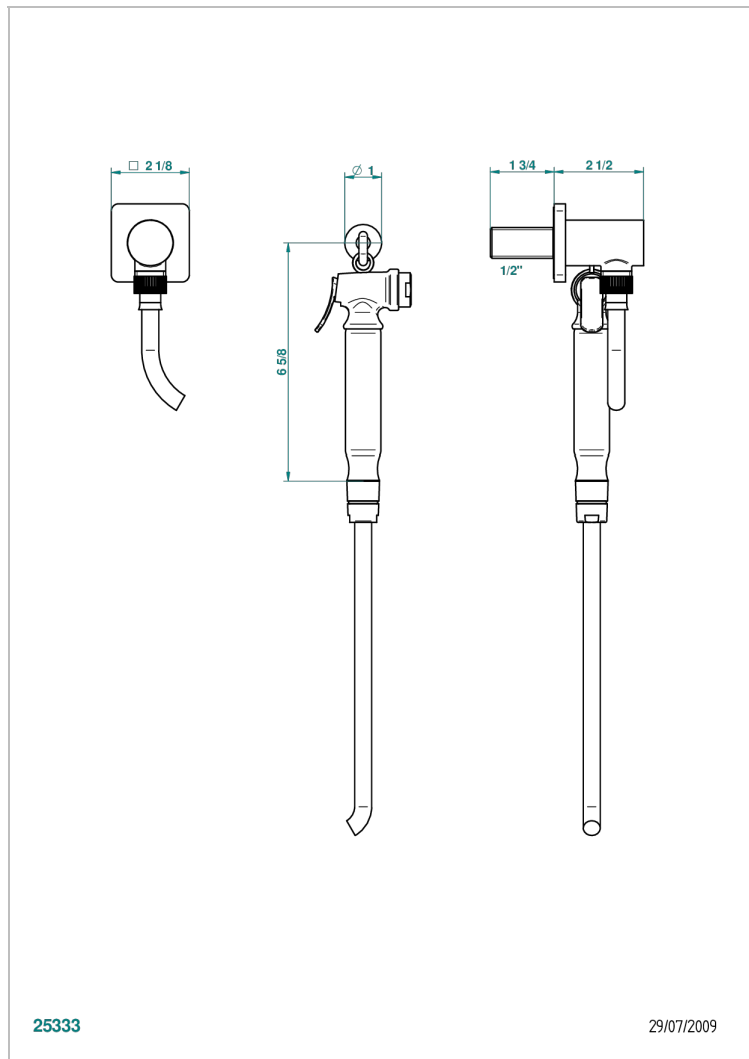

PROFIL METAL WITH LEVER

A6B-5840/7

THG[®]
PARIS

Wc douche set including: trigger spray, reinforced hose(1.25m), hook and elbow

CHARACTERISTIC

- ACS : 19ACCLY406

STANDARDS

TECHNICAL SPECS

- Recommandé : 3 bars (max. 5 bars) - Advised : 43,5 psi (max. 72 psi)
- 9,5 l/min à 3 bars (2.5 gpm at 43.5 psi)

AVAILABLE FINITIONS

- Matt nickel (color finish) - C01
- Polished chrome (color finish) - A02
- Polished chrome / Polished gold (color finish) - G02
- Polished gold (color finish) - F01
- Polished nickel - B01