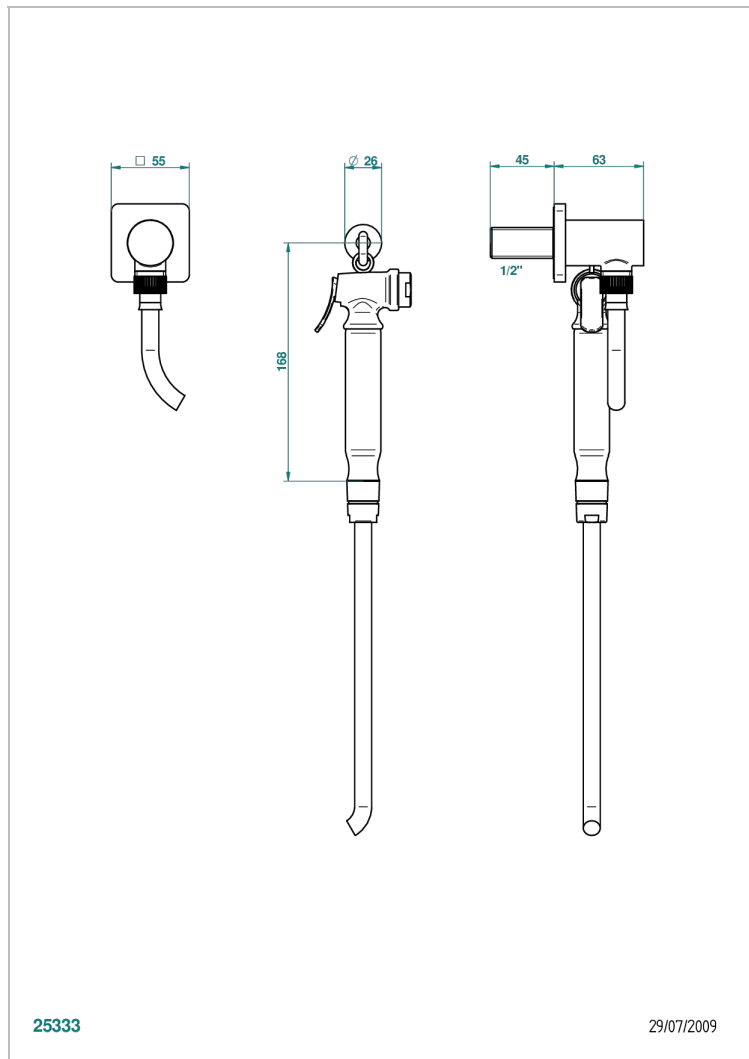

PROFIL METAL WITH LEVER

A6B-5840/7

THG[®]
PARIS

Wc douche set including: trigger spray, reinforced hose(1.25m), hook and elbow

25333

29/07/2009

CHARACTERISTIC

- ACS : 19ACCLY406

STANDARDS

AVAILABLE FINITIONS

- Matt nickel (color finish) - C01
- Polished chrome (color finish) - A02
- Polished chrome / Polished gold (color finish) - G02
- Polished gold (color finish) - F01
- Polished nickel - B01

TECHNICAL SPECS

- Recommandé : 3 bars (max. 5 bars) - Advised : 43,5 psi (max. 72 psi)
- 9,5 l/min à 3 bars (2.5 gpm at 43.5 psi)