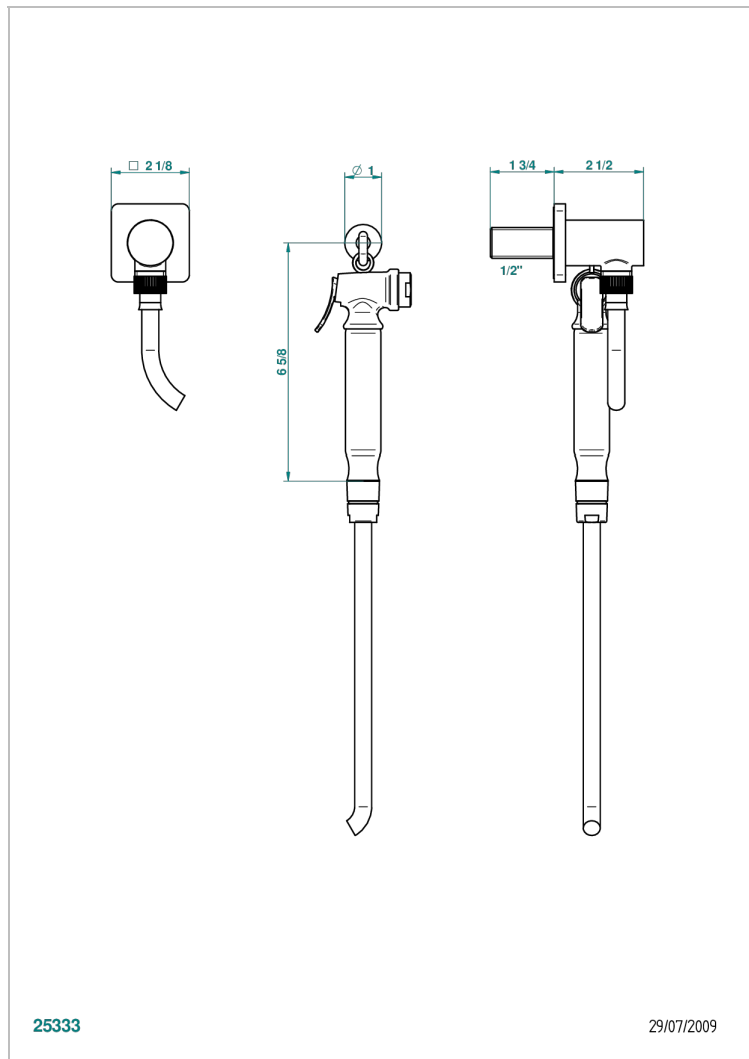

PROFIL METAL WITH LEVER

A6B-5840/7

THG[®]
PARIS

Wc douche set including: trigger spray, reinforced hose(1.25m), hook and elbow

25333

29/07/2009

CHARACTERISTIC

- ACS : 19ACCLY406

STANDARDS

TECHNICAL SPECS

- Recommandé : 3 bars (max. 5 bars) - Advised : 43,5 psi (max. 72 psi)
- 9,5 l/min à 3 bars (2.5 gpm at 43.5 psi)

AVAILABLE FINITIONS

- Matt nickel (color finish) - C01
- Polished chrome (color finish) - A02
- Polished chrome / Polished gold (color finish) - G02
- Polished gold (color finish) - F01
- Polished nickel - B01