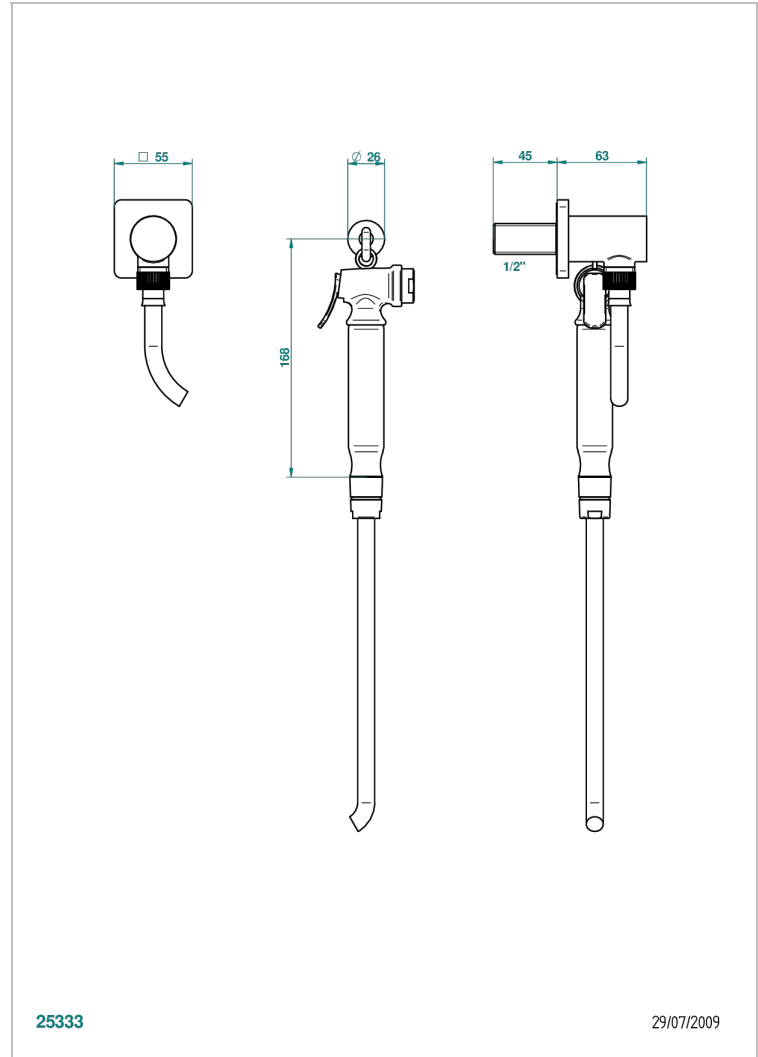

PROFIL METAL

A6A-5840/7

THG[®]
PARIS

Wc douche set including: trigger spray, reinforced hose(1.25m), hook and elbow

25333

29/07/2009

CHARACTERISTIC

- ACS : 19ACCLY406

STANDARDS

TECHNICAL SPECS

- Recommandé : 3 bars (max. 5 bars) - Advised : 43,5 psi (max. 72 psi)
- 9,5 l/min à 3 bars (2.5 gpm at 43.5 psi)

AVAILABLE FINITIONS

- Matt nickel (color finish) - C01
- Polished chrome (color finish) - A02
- Polished chrome / Polished gold (color finish) - G02
- Polished gold (color finish) - F01
- Polished nickel - B01