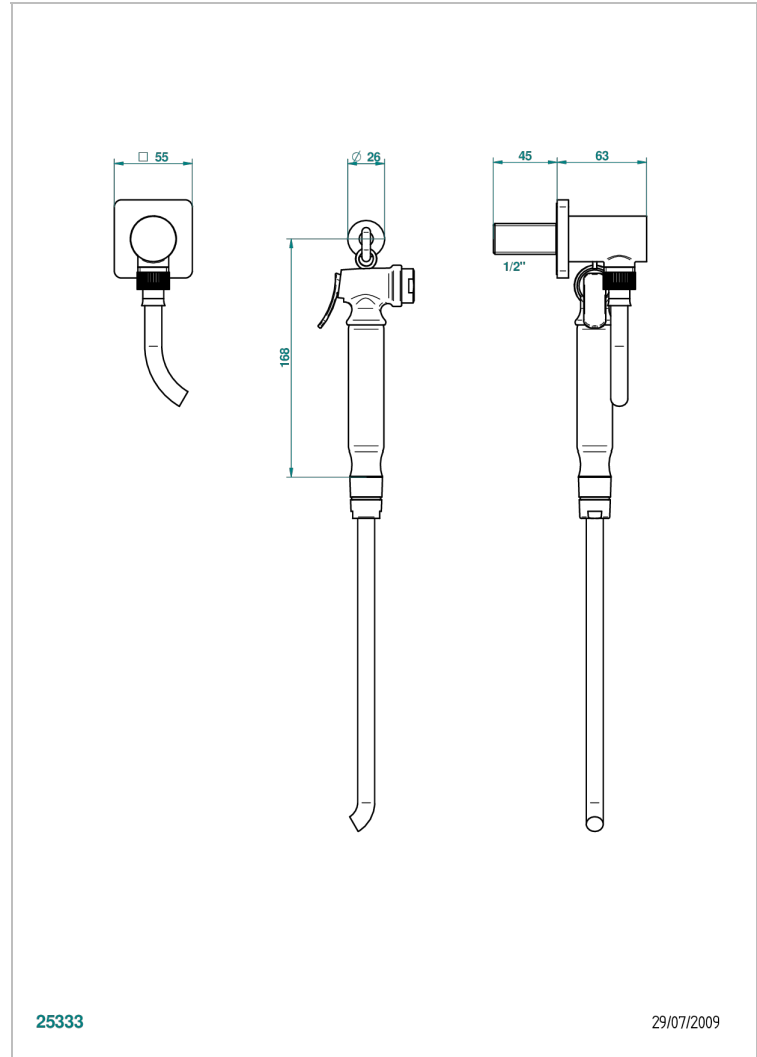

PROFIL METAL

A6A-5840/7

THG[®]
PARIS

Wc douche set including: trigger spray, reinforced hose(1.25m), hook and elbow

25333

29/07/2009

CHARACTERISTIC

- ACS : 19ACCLY406

STANDARDS

TECHNICAL SPECS

- Recommandé : 3 bars (max. 5 bars) - Advised : 43,5 psi (max. 72 psi)
- 9,5 l/min à 3 bars (2.5 gpm at 43.5 psi)

AVAILABLE FINITIONS

- Matt nickel (color finish) - C01
- Polished chrome (color finish) - A02
- Polished chrome / Polished gold (color finish) - G02
- Polished gold (color finish) - F01
- Polished nickel - B01