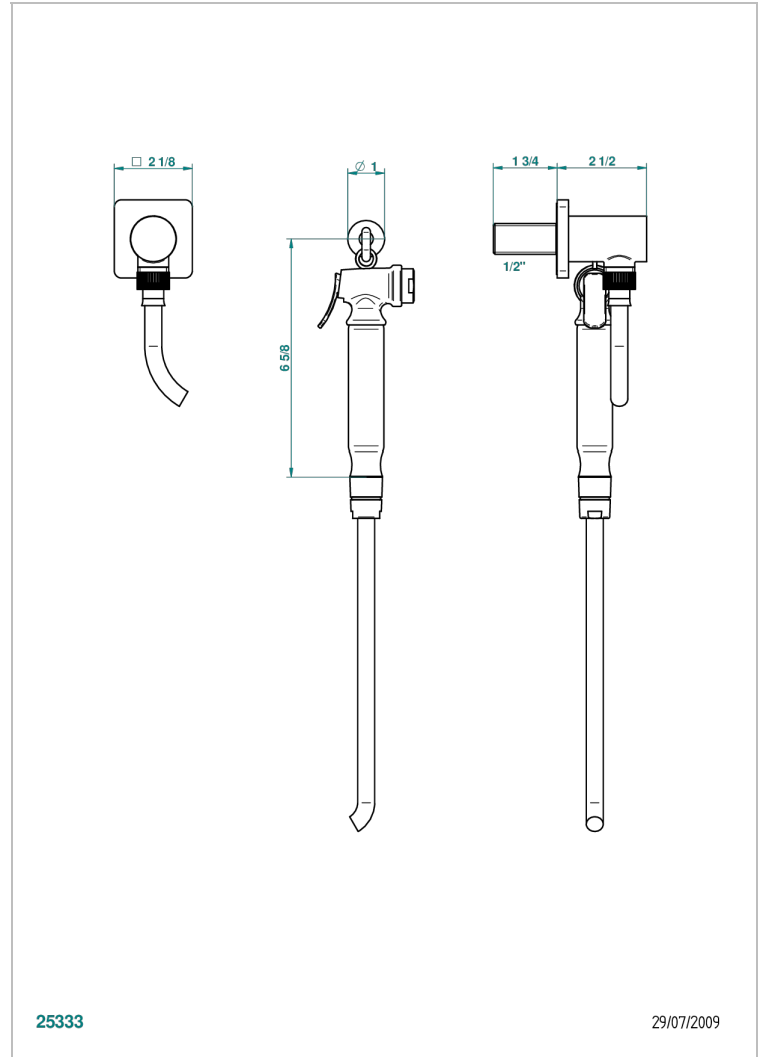

PROFIL METAL

A6A-5840/7

THG[®]
PARIS

Wc douche set including: trigger spray, reinforced hose(1.25m), hook and elbow

25333

29/07/2009

CHARACTERISTIC

- ACS : 19ACCLY406

STANDARDS

TECHNICAL SPECS

- Recommandé : 3 bars (max. 5 bars) - Advised : 43,5 psi (max. 72 psi)
- 9,5 l/min à 3 bars (2.5 gpm at 43.5 psi)

AVAILABLE FINITIONS

- Matt nickel (color finish) - C01
- Polished chrome (color finish) - A02
- Polished chrome / Polished gold (color finish) - G02
- Polished gold (color finish) - F01
- Polished nickel - B01