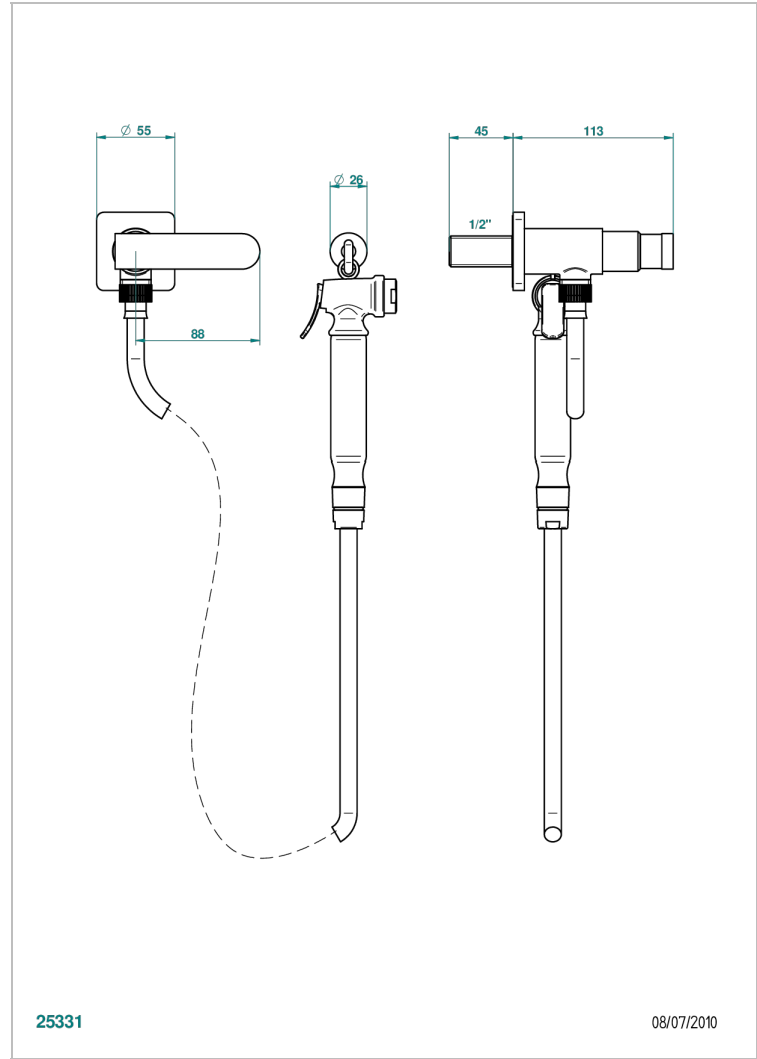

PROFIL METAL WITH LEVER

A6B-5840/8

THG[®]
PARIS

Wc douche set including: valve, trigger spray, reinforced hose (1.25m) and hook

25331

08/07/2010

CHARACTERISTIC

- ACS : 19ACCLY406

STANDARDS

TECHNICAL SPECS

- Recommandé : 3 bars (max. 5 bars) - Advised : 43,5 psi (max. 72 psi)
- 9,5 l/min à 3 bars (2.5 gpm at 43.5 psi)

AVAILABLE FINITIONS

Antique nickel - H28
Black ceram - D30
Blush PVD - H62
Brass color PVD - H49
Brown bronze color PVD - F33
Gold color PVD - H52

Nickel color PVD - H55
Polished chrome (color finish) - A02
Polished chrome / Polished gold (color finish) - G02
Polished gold (color finish) - F01
Polished nickel - B01
Soft gold - F30

Soft matt gold - F31
Umber PVD - H66
Varnished matt antique red copper (color finish) - H07