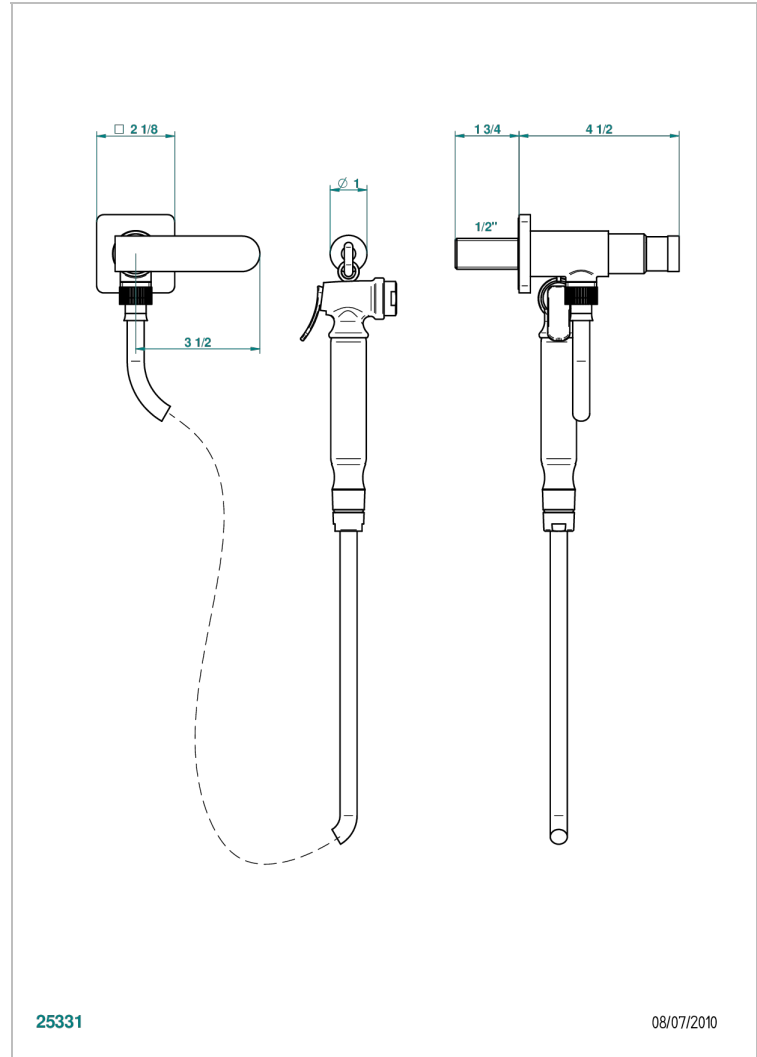

PROFIL METAL WITH LEVER

A6B-5840/8

THG[®]
PARIS

Wc douche set including: valve, trigger spray, reinforced hose (1.25m) and hook

25331

08/07/2010

CHARACTERISTIC

- ACS : 19ACCLY406

STANDARDS

TECHNICAL SPECS

- Recommandé : 3 bars (max. 5 bars) - Advised : 43,5 psi (max. 72 psi)
- 9,5 l/min à 3 bars (2.5 gpm at 43.5 psi)

AVAILABLE FINITIONS

Antique nickel - H28
Black ceram - D30
Blush PVD - H62
Brass color PVD - H49
Brown bronze color PVD - F33
Gold color PVD - H52

Nickel color PVD - H55
Polished chrome (color finish) - A02
Polished chrome / Polished gold (color finish) - G02
Polished gold (color finish) - F01
Polished nickel - B01
Soft gold - F30

Soft matt gold - F31
Umber PVD - H66
Varnished matt antique red copper (color finish) - H07