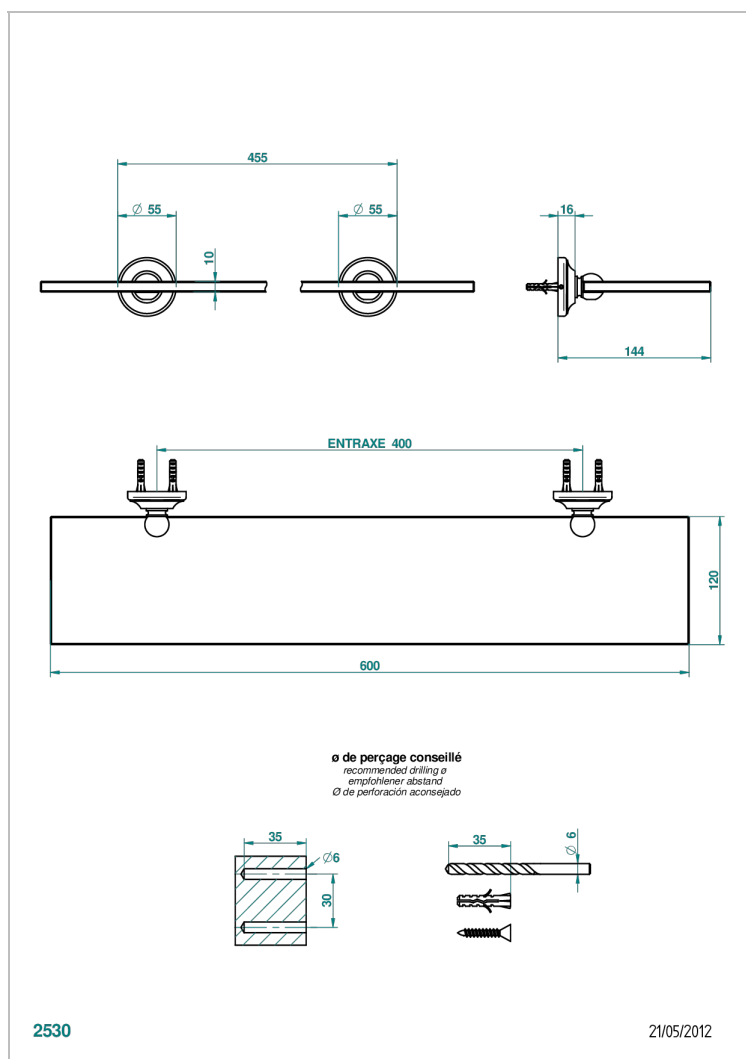

CHARLESTON WITH SMOOTH METAL LEVER HANDLES

G3N-564

Glass shelf with brackets

CHARACTERISTIC

- Charleston with smooth metal lever handles
- Glass shelf with brackets

AVAILABLE FINITIONS

Black ceram - D30
Blush PVD - H62
Brass color PVD - H49
Brown bronze color PVD - F33
Chrome polished - A02
Chrome polished / gold polished - G02