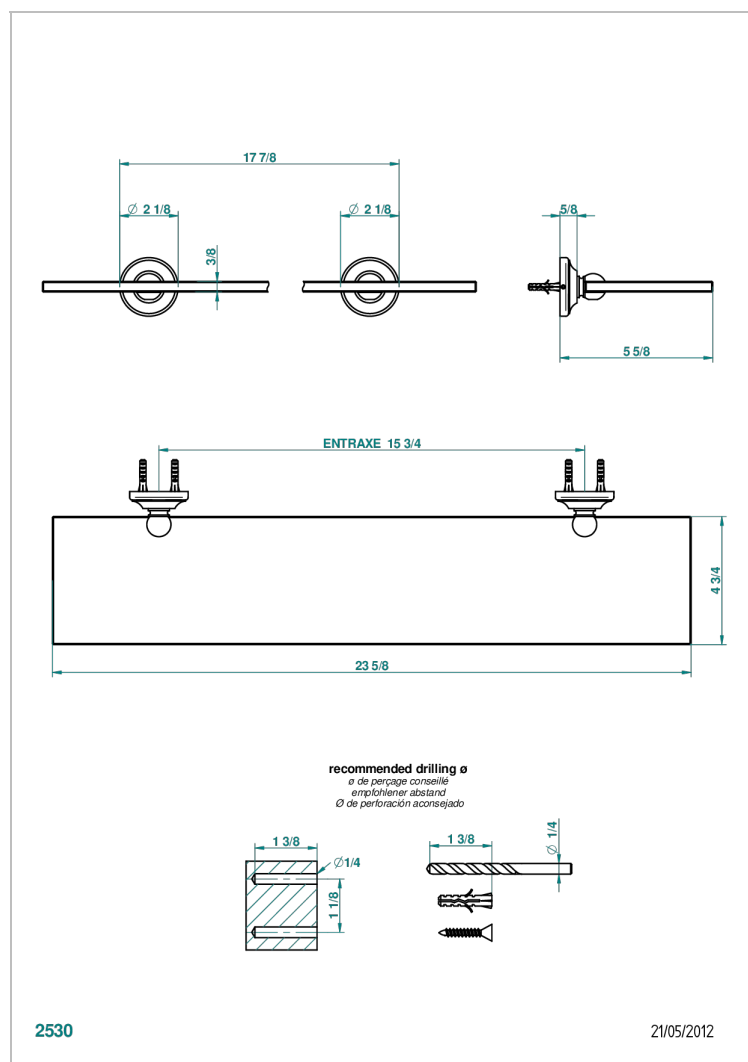

CHARLESTON WITH SMOOTH METAL LEVER HANDLES

G3N-564

Glass shelf with brackets

CHARACTERISTIC

- Charleston with smooth metal lever handles
- Glass shelf with brackets

AVAILABLE FINITIONS

Black ceram - D30
 Blush PVD - H62
 Brass color PVD - H49
 Brown bronze color PVD - F33
 Chrome polished - A02
 Chrome polished / gold polished - G02