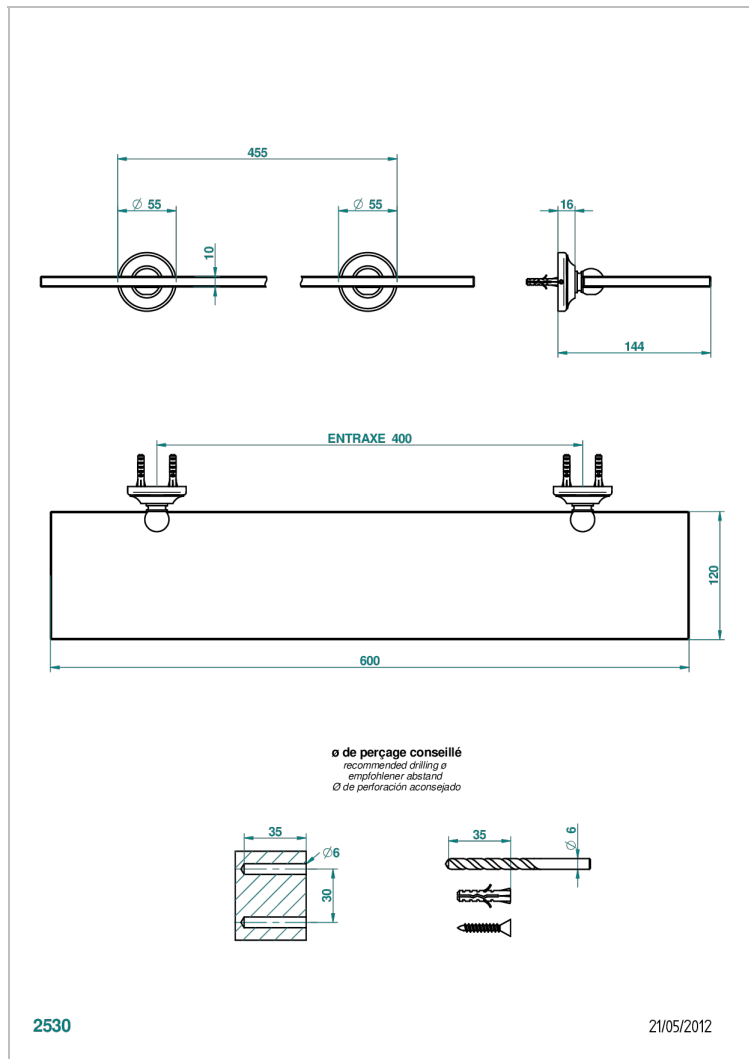

BROADWAY WITH WHITE PORCELAIN LEVER HANDLES

A04-564

Glass shelf with brackets

CHARACTERISTIC

- Broadway with white porcelain lever handles
- Glass shelf with brackets

AVAILABLE FINITIONS

Black ceram - D30
Blush PVD - H62
Brass color PVD - H49
Brown bronze color PVD - F33
Chrome polished - A02
Chrome polished / gold polished - G02