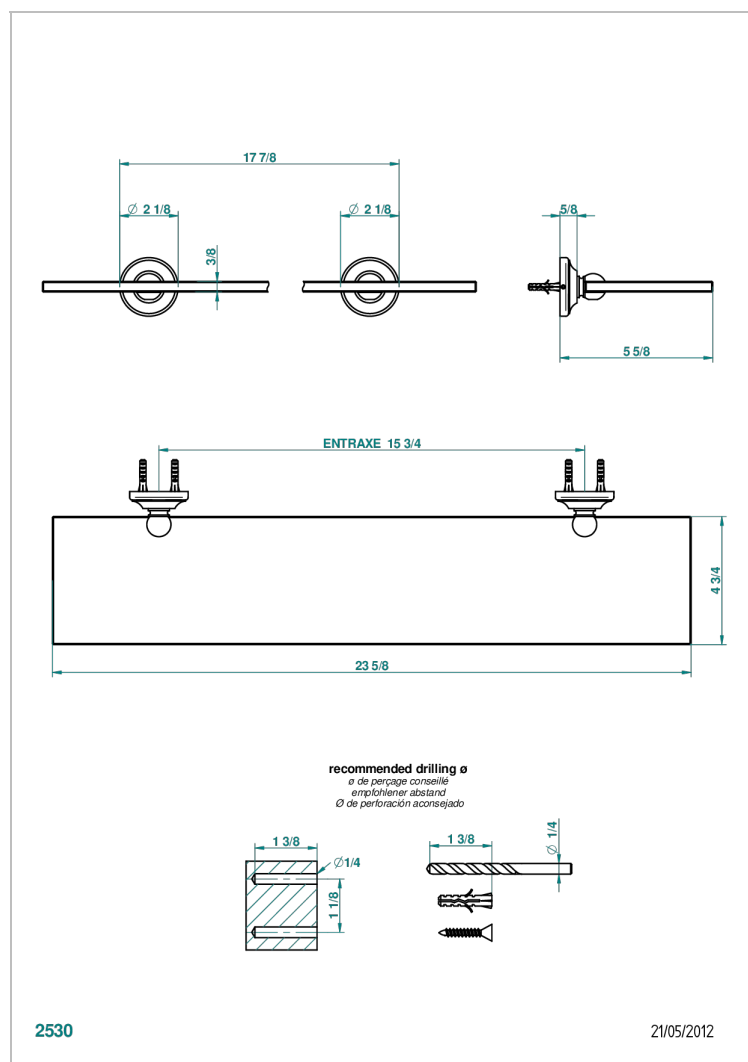

BROADWAY WITH WHITE PORCELAIN LEVER HANDLES

A04-564

Glass shelf with brackets

2530

21/05/2012

CHARACTERISTIC

- Broadway with white porcelain lever handles
- Glass shelf with brackets

AVAILABLE FINITIONS