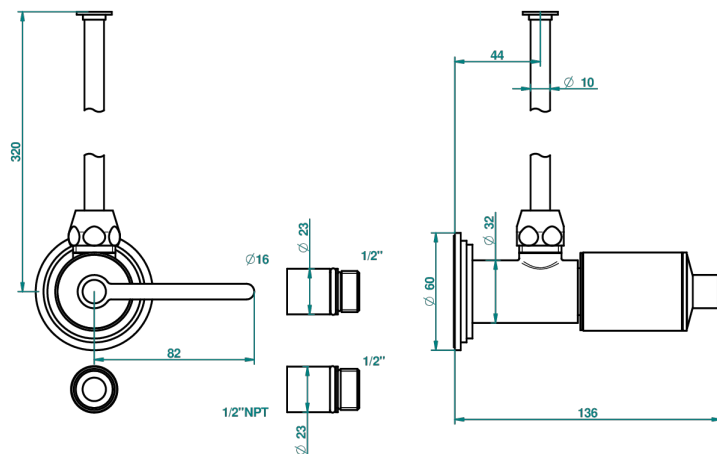

FAUBOURG METAL CON MANETAS

G2U-181/SWC

Angle valve with 3/8 toiletsupply quick adaptator set

THG[®]
PARIS

25291

23/06/2014

CARACTERÍSTICAS

- Faubourg metal con manetas
- Angle valve with 3/8 toiletsupply quick adaptator set