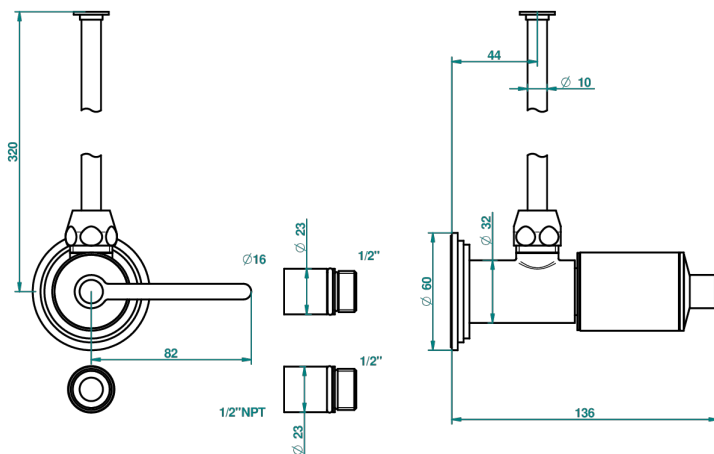

# FAUBOURG METAL WITH LEVER HANDLES

G2U-181/SWC

Angle supply valve with 3/8" adaptor set for toilet

25291

23/06/2014

## CHARACTERISTIC

- Faubourg Metal with lever handles
- Angle supply valve with 3/8" adaptor set for toilet