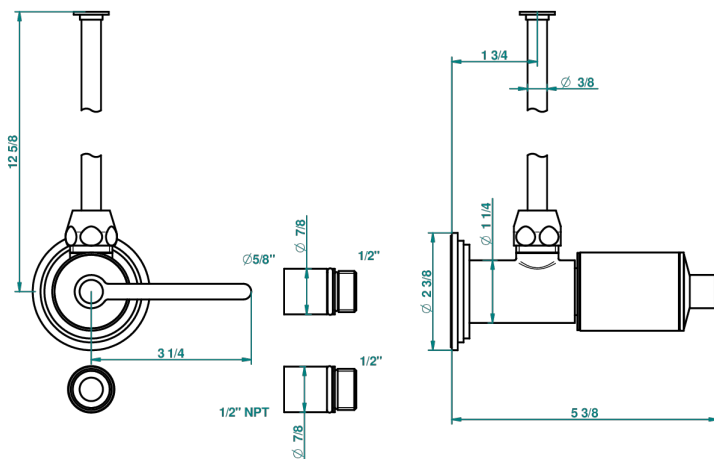

FAUBOURG METAL CON MANETAS

G2U-181/SWC

Angle valve with 3/8 toiletsupply quick adaptator set

THG[®]
PARIS

25291

23/06/2014

CARACTERÍSTICAS

- Faubourg metal con manetas
- Angle valve with 3/8 toiletsupply quick adaptator set