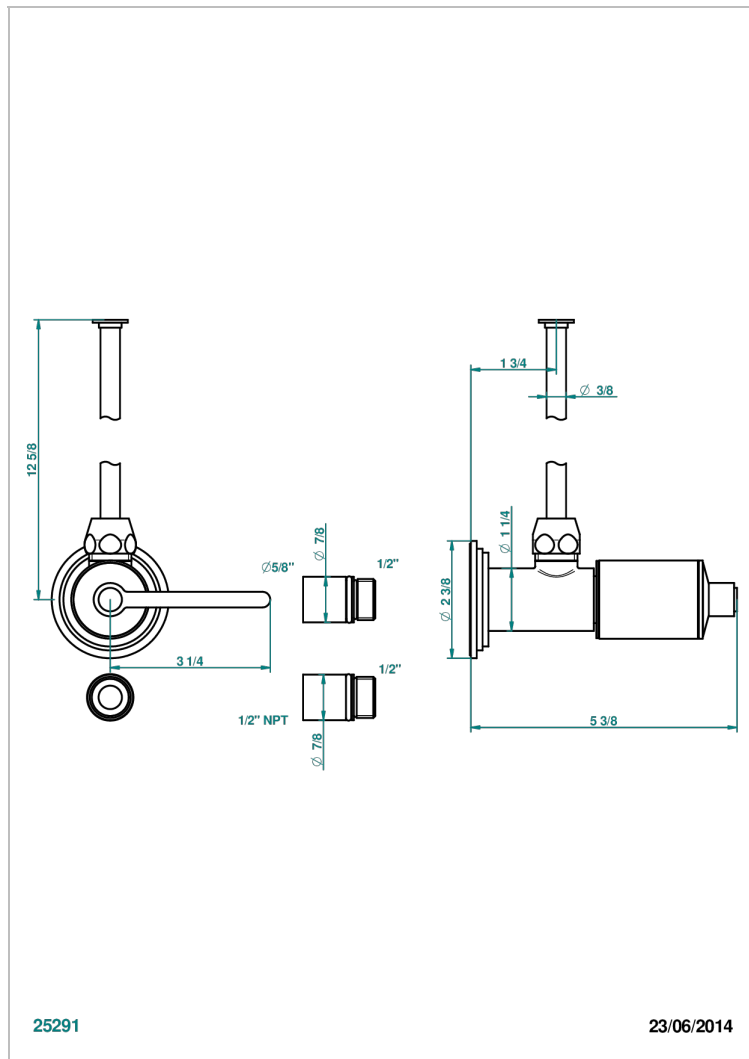

FAUBOURG METAL WITH LEVER HANDLES

G2U-181/SWC

Angle supply valve with 3/8" adaptor set for toilet

25291

23/06/2014

CHARACTERISTIC

- Faubourg Metal with lever handles
- Angle supply valve with 3/8" adaptor set for toilet