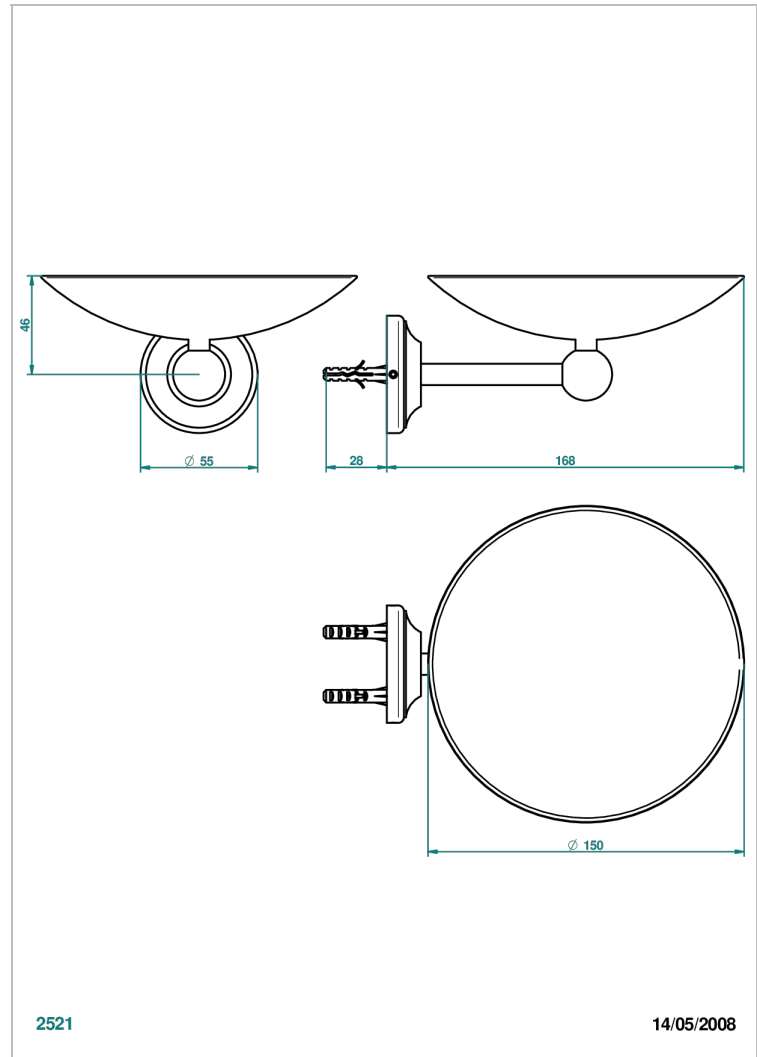

CHARLESTON

G29-546GM

Soap dish, wall mounted, 6" diameter

THG[®]
PARIS

CHARACTERISTIC

- Charleston
- Soap dish, wall mounted, 6" diameter

AVAILABLE FINITIONS

Black ceram - D30
Blush PVD - H62
Brass color PVD - H49
Brown bronze color PVD - F33
Chrome polished - A02
Chrome polished / gold polished - G02