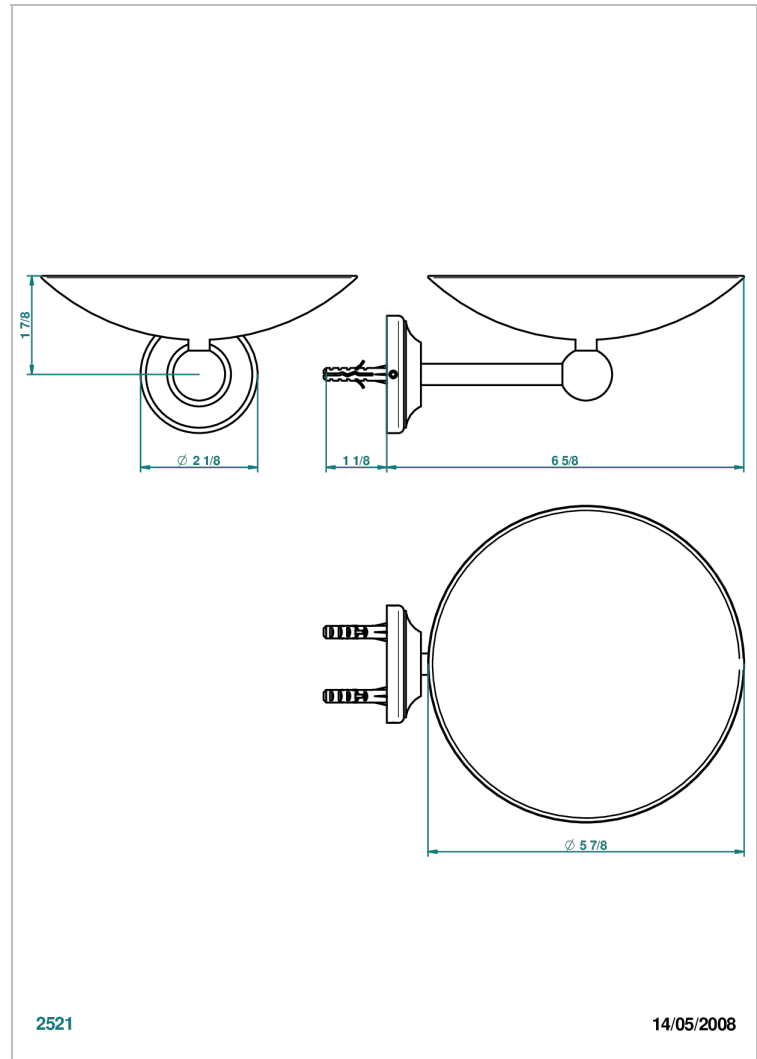

CHARLESTON

G29-546GM

Soap dish, wall mounted, 6" diameter

THG[®]
PARIS

2521

14/05/2008

CHARACTERISTIC

- Charleston
- Soap dish, wall mounted, 6" diameter