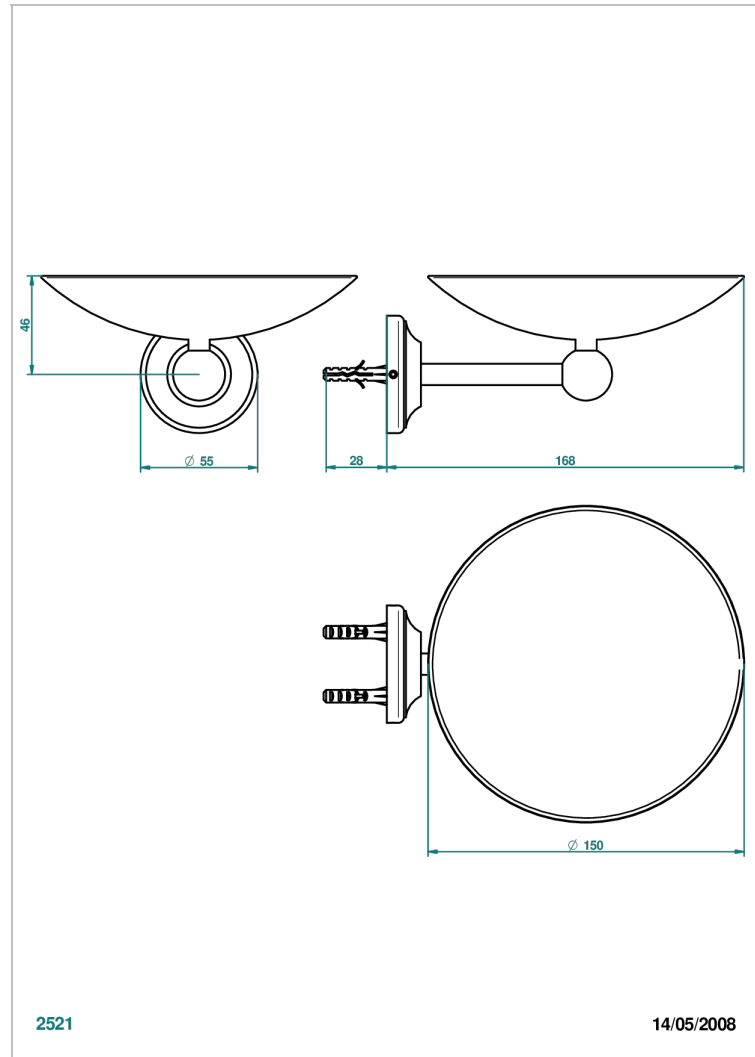

# BROADWAY WITH WHITE PORCELAIN LEVER HANDLES

A04-546GM

Soap dish, wall mounted, 6" diameter

## CHARACTERISTIC

- Broadway with white porcelain lever handles
- Soap dish, wall mounted, 6" diameter