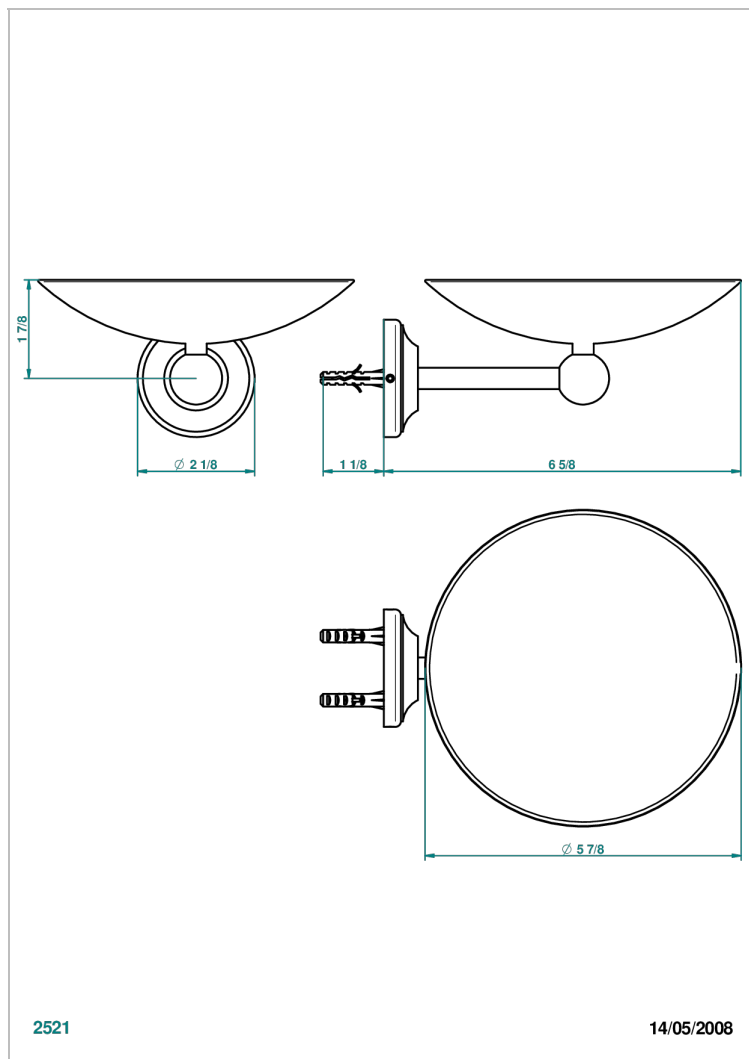

# BROADWAY WITH WHITE PORCELAIN LEVER HANDLES

A04-546GM

Soap dish, wall mounted, 6" diameter

## CHARACTERISTIC

- Broadway with white porcelain lever handles
- Soap dish, wall mounted, 6" diameter