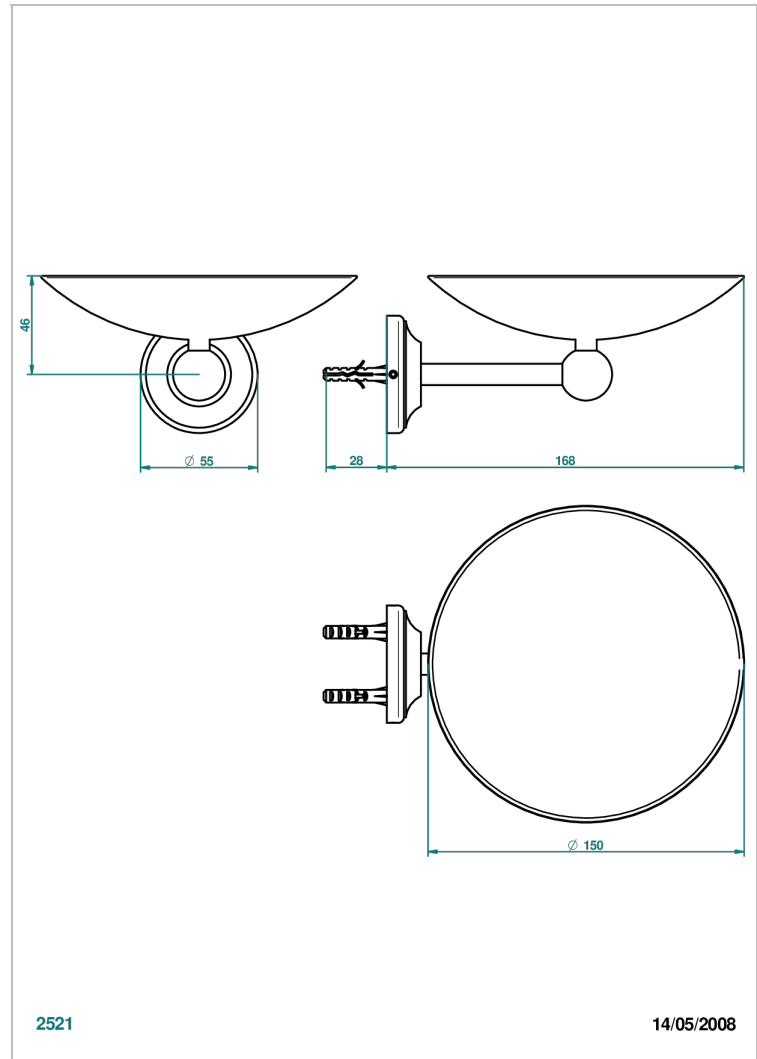

# BROADWAY WITH LEVER

A04-546GM

Wall mounted soap dish,  $\varnothing$  150 mm

THG<sup>®</sup>  
PARIS

## CHARACTERISTIC

- Broadway with Lever
- Wall mounted soap dish,  $\varnothing$  150 mm