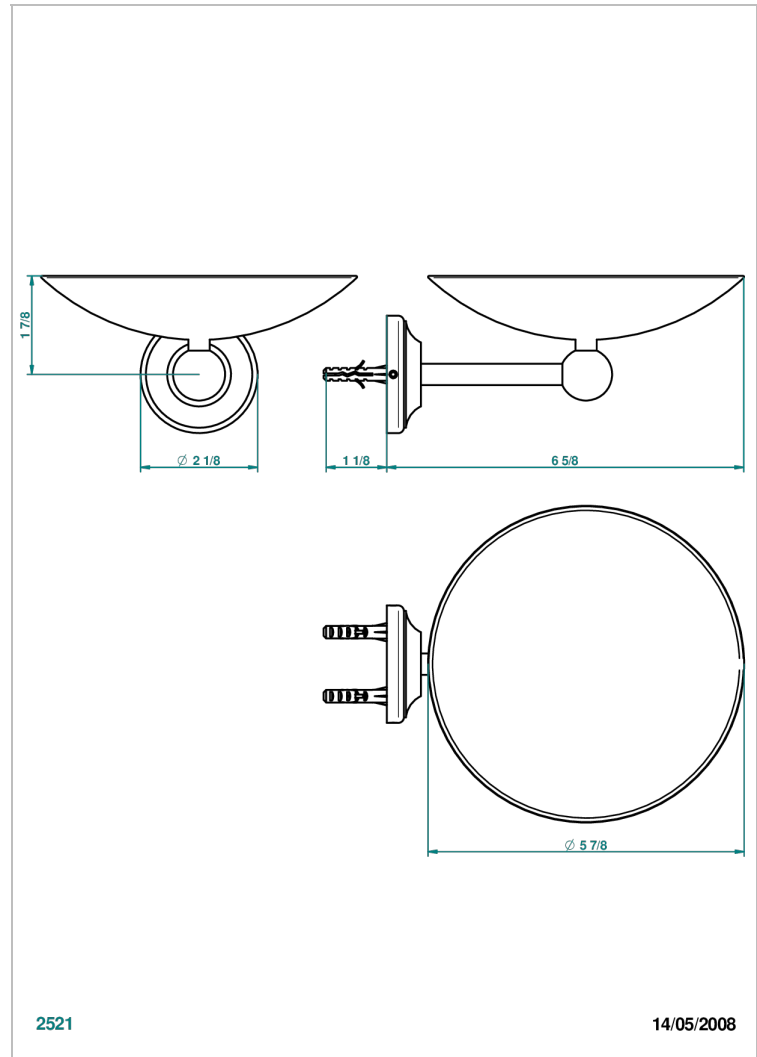

BROADWAY WITH LEVER

A04-546GM

Wall mounted soap dish, \varnothing 150 mm

THG[®]
PARIS

CHARACTERISTIC

- Broadway with Lever
- Wall mounted soap dish, \varnothing 150 mm

AVAILABLE FINITIONS

Antique nickel - H28
Black ceram - D30
Blush PVD - H62
Brass color PVD - H49
Brown bronze color PVD - F33
Gold color PVD - H52