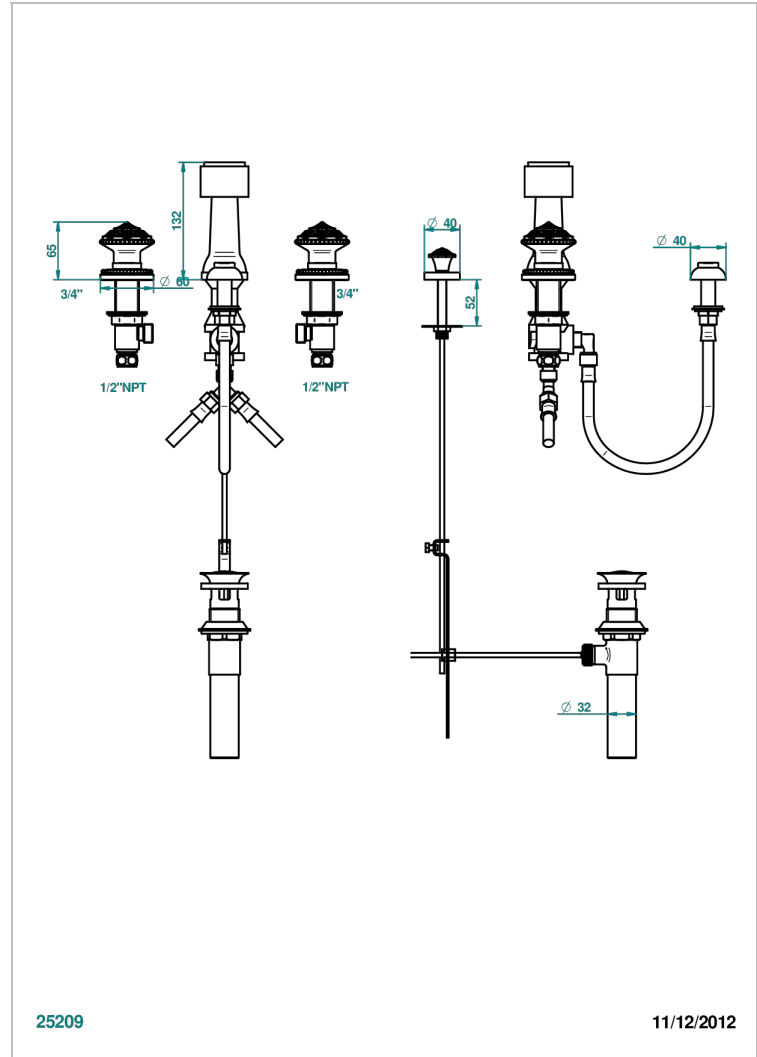

# AMOUR DE TRIANON

G24-207KA

Bidet Faucet with vertical spray, drain and vacuum breaker, for bidet Kohler

THG<sup>®</sup>  
PARIS

## AVAILABLE FINITIONS

Antique nickel - H28  
Black ceram - D30  
Lacquered light bronze - D01  
Matt chrome - C02  
Matt gold - F07  
Matt nickel (color finish) - C01

Polished chrome (color finish) - A02  
Polished chrome / Polished gold (color finish) - G02  
Polished gold (color finish) - F01  
Polished nickel - B01  
Soft gold - F30  
Soft matt gold - F31

Varnished matt antique red copper (color finish) - H07