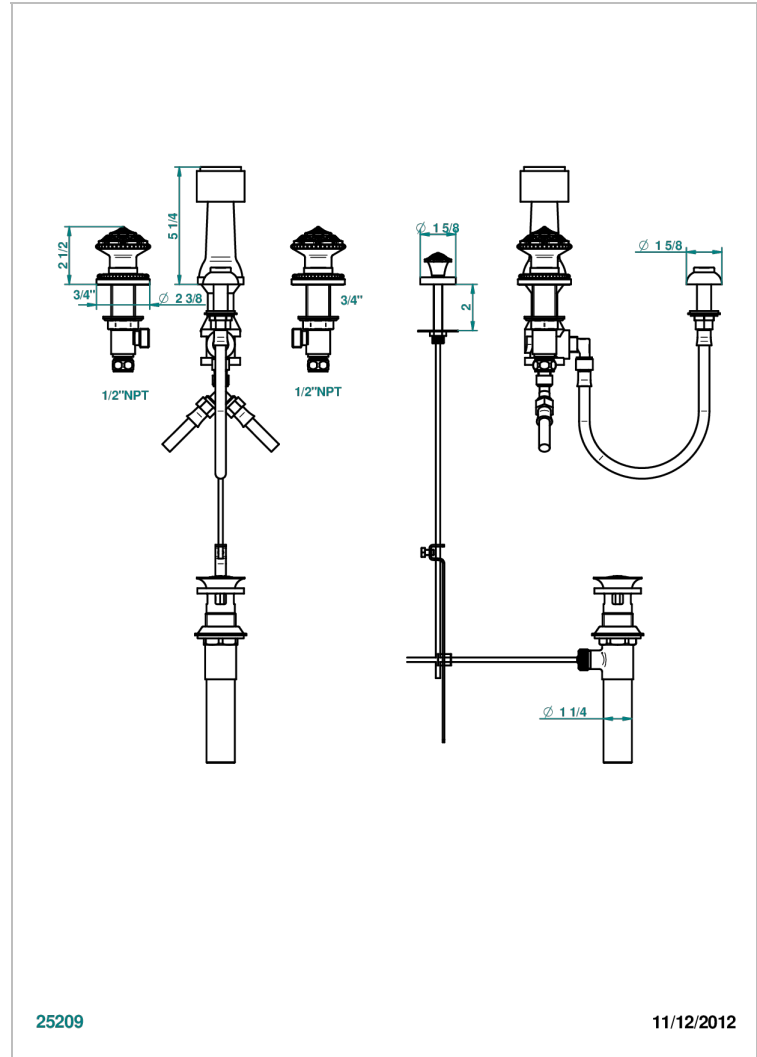

AMOUR DE TRIANON

G24-207KA

Bidet Faucet with vertical spray, drain and vacuum breaker, for bidet Kohler

25209

11/12/2012

CHARACTERISTIC

- ASME : ASME A112.18.1-2011/CSA B125.1-11

STANDARDS

AVAILABLE FINITIONS

- Antique nickel - H28
- Black ceram - D30
- Lacquered light bronze - D01
- Matt chrome - C02
- Matt gold - F07
- Matt nickel (color finish) - C01

- Polished chrome (color finish) - A02
- Polished chrome / Polished gold (color finish) - G02
- Polished gold (color finish) - F01
- Polished nickel - B01
- Soft gold - F30
- Soft matt gold - F31

- Varnished matt antique red copper (color finish) - H07