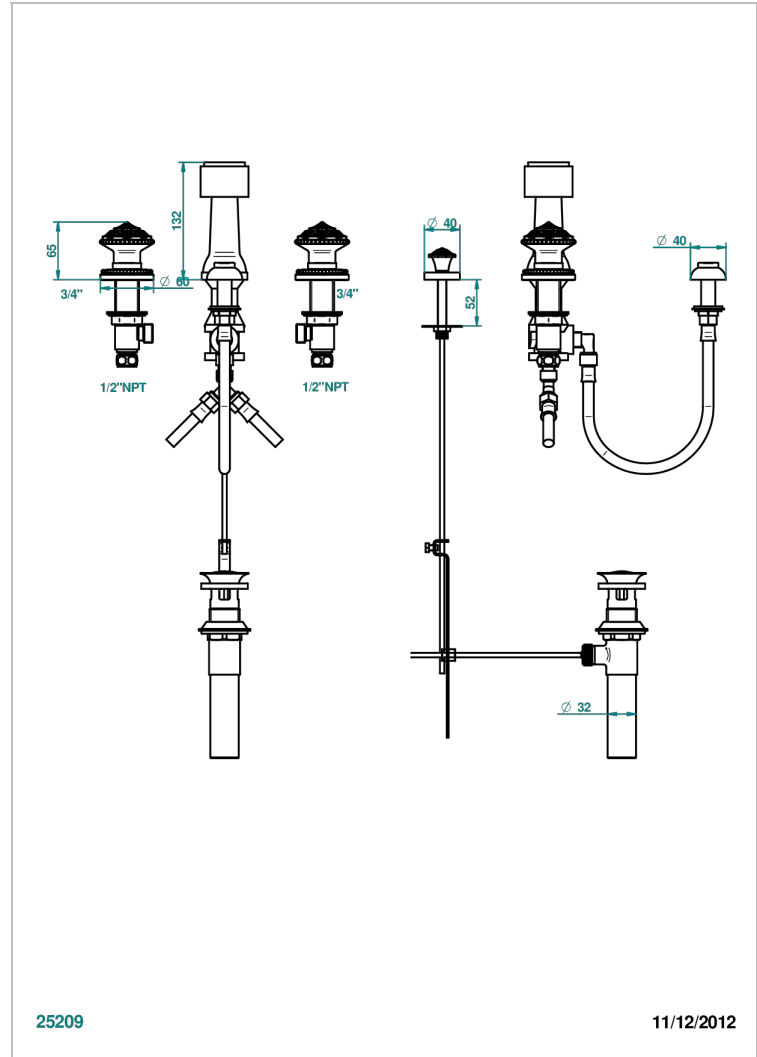

AMOUR DE TRIANON

G24-207KA

Bidet Faucet with vertical spray, drain and vacuum breaker, for bidet Kohler

CHARACTERISTIC

- ASME : ASME A112.18.1-2011/CSA B125.1-11

STANDARDS

AVAILABLE FINITIONS

- Antique nickel - H28
- Black ceram - D30
- Lacquered light bronze - D01
- Matt chrome - C02
- Matt gold - F07
- Matt nickel (color finish) - C01

- Polished chrome (color finish) - A02
- Polished chrome / Polished gold (color finish) - G02
- Polished gold (color finish) - F01
- Polished nickel - B01
- Soft gold - F30
- Soft matt gold - F31

- Varnished matt antique red copper (color finish) - H07