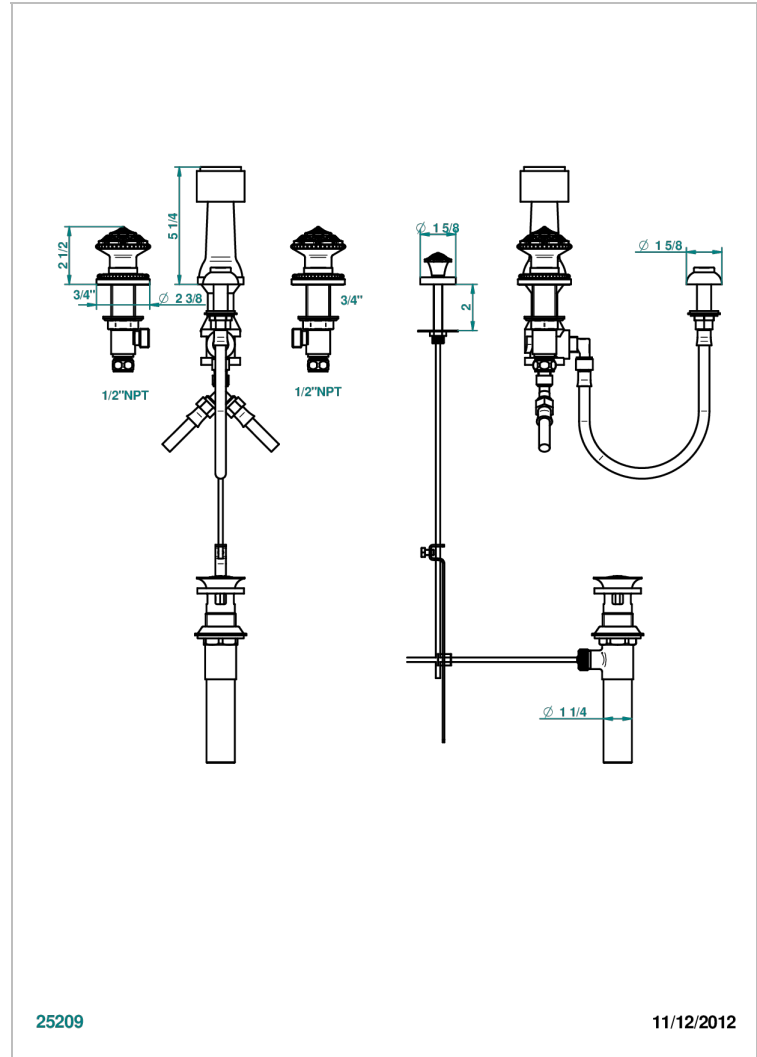

# AMOUR DE TRIANON

G24-207KA

Bidet Faucet with vertical spray, drain and vacuum breaker, for bidet Kohler

THG<sup>®</sup>  
PARIS

25209

11/12/2012

Varnished matt antique red copper (color finish) - H07