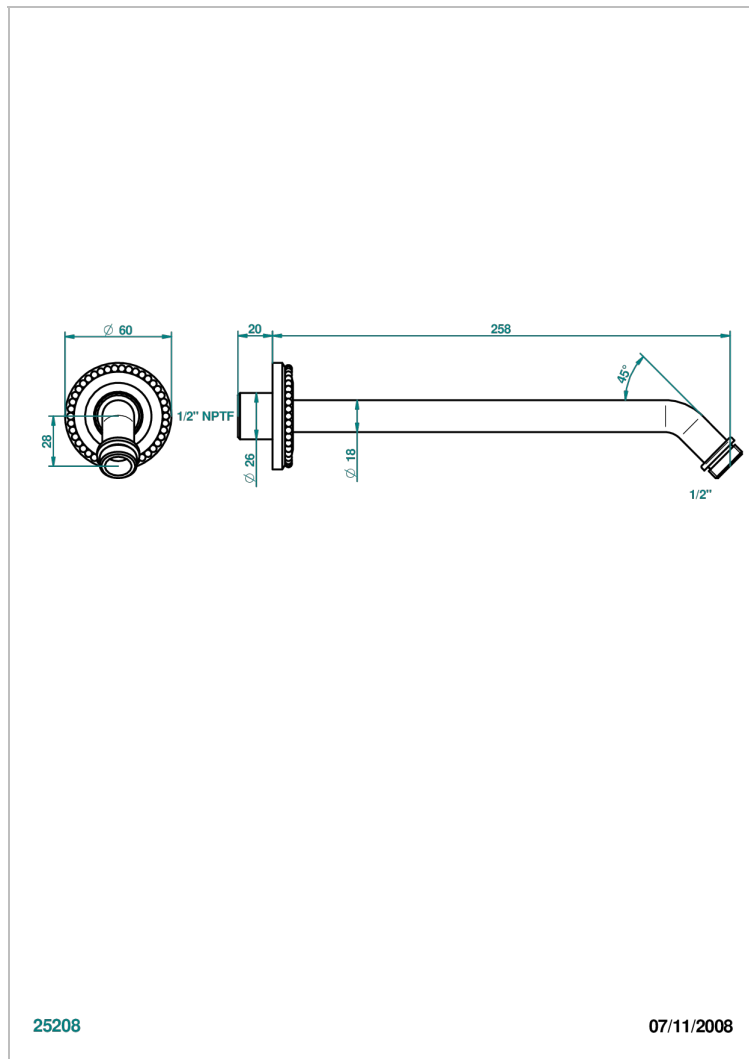

MONTE CARLO, WHITE GOLD PORCELAIN

U8C-84/US

Horizontal shower arm, 45°, lg: 10"

25208

07/11/2008

CHARACTERISTIC

- Monte Carlo, white gold porcelain
- Horizontal shower arm, 45°, lg: 10"

AVAILABLE FINITIONS