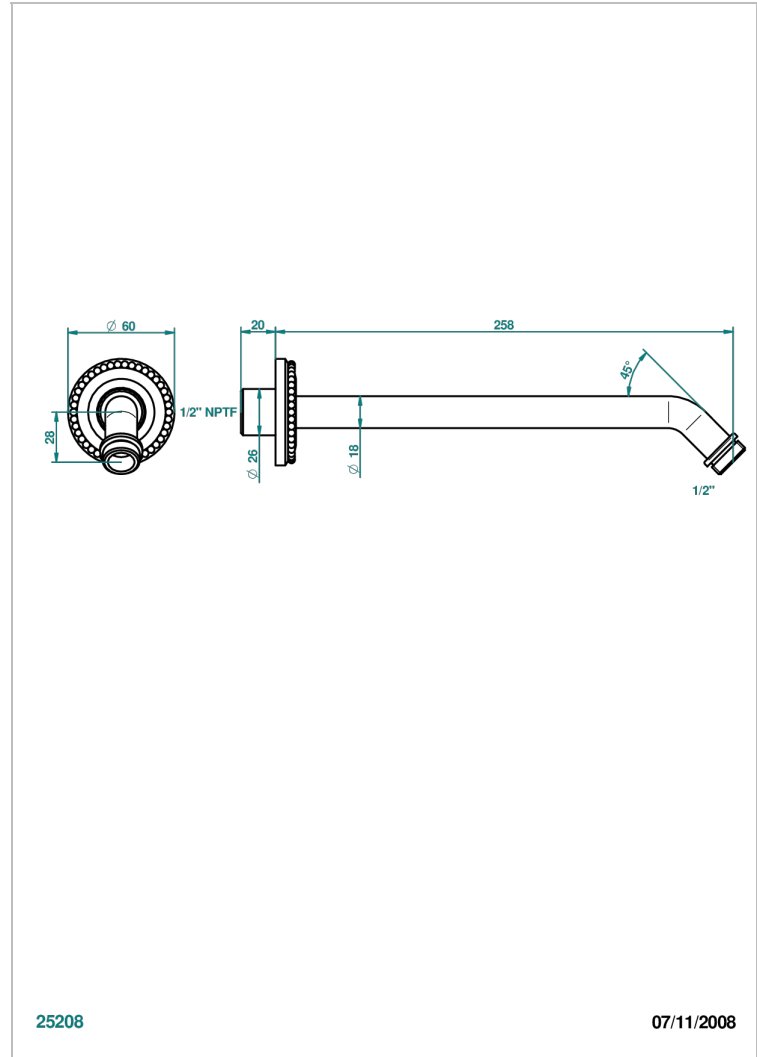

MONTE CARLO, GOLD PORCELAIN

U8B-84/US

Horizontal shower arm, 45°, lg: 10"

THG[®]
PARIS

CHARACTERISTIC

- Monte Carlo, gold porcelain
- Horizontal shower arm, 45°, lg: 10"

AVAILABLE FINITIONS

Black ceram - D30
Chrome polished - A02
Chrome polished / gold polished - G02
Copper antique matt, coated - H07
Gold mat - F07
Gold polished - F01