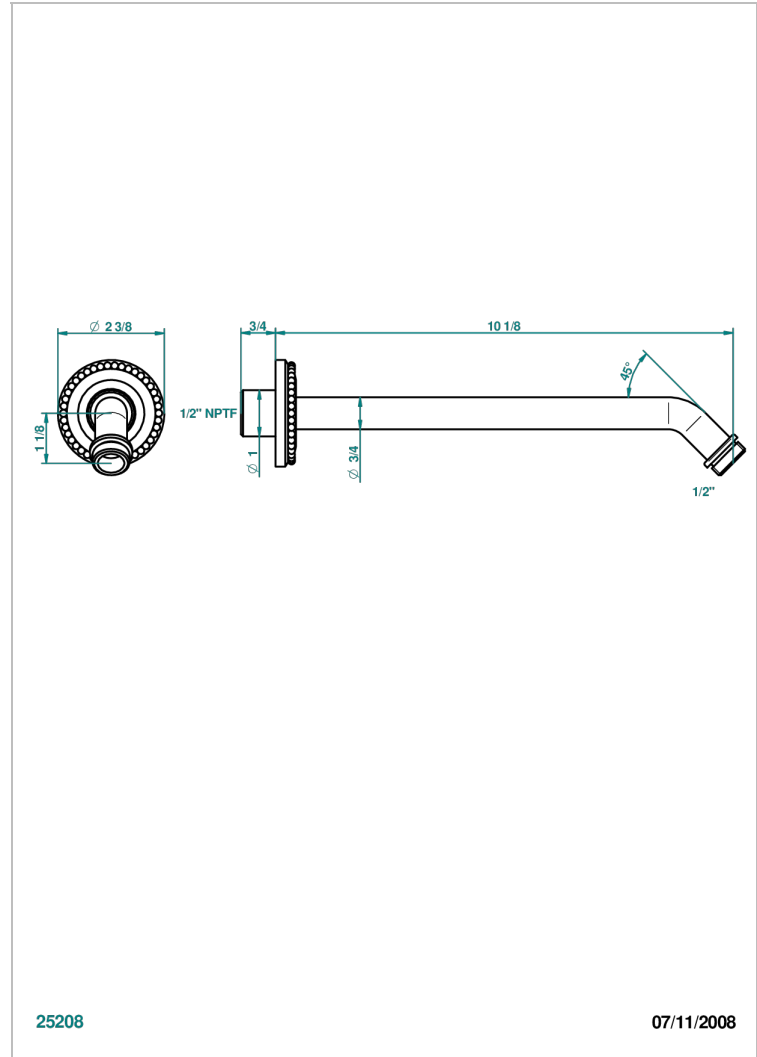

MONTE CARLO, GOLD PORCELAIN

U8B-84/US

Horizontal shower arm, 45°, lg: 10"

THG[®]
PARIS

CHARACTERISTIC

- Monte Carlo, gold porcelain
- Horizontal shower arm, 45°, lg: 10"

AVAILABLE FINITIONS

Black ceram - D30
Chrome polished - A02
Chrome polished / gold polished - G02
Copper antique matt, coated - H07
Gold mat - F07
Gold polished - F01