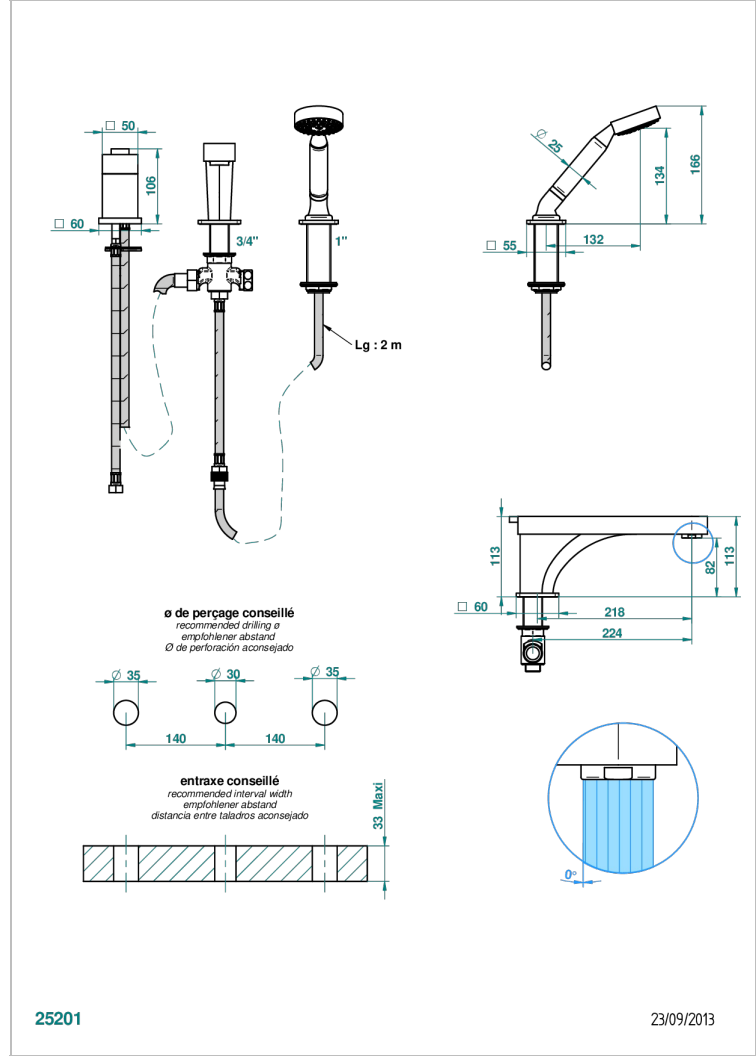

PROFIL METAL WITH LEVER

A6B-113BSG

THG[®]
PARIS

Rim mounted 3-hole bath/shower mixer, diverter to super goliath spout with ceramic mixer and handshower set

CHARACTERISTIC

- Profil Metal with lever
- Rim mounted 3-hole bath/shower mixer, diverter to super goliath spout with ceramic mixer and handshower set

TECHNICAL SPECS

- Recommandé : 3 bars (max. 5 bars) - Advised : 43,5 psi (max. 72 psi)
- Bec : 25 l/min à 3 bars - Douchette : 9,5 l/min à 3 bars
- Spout : 6.6 gpm at 43.5 psi - Handshower : 2.5 gpm at 43.5 psi