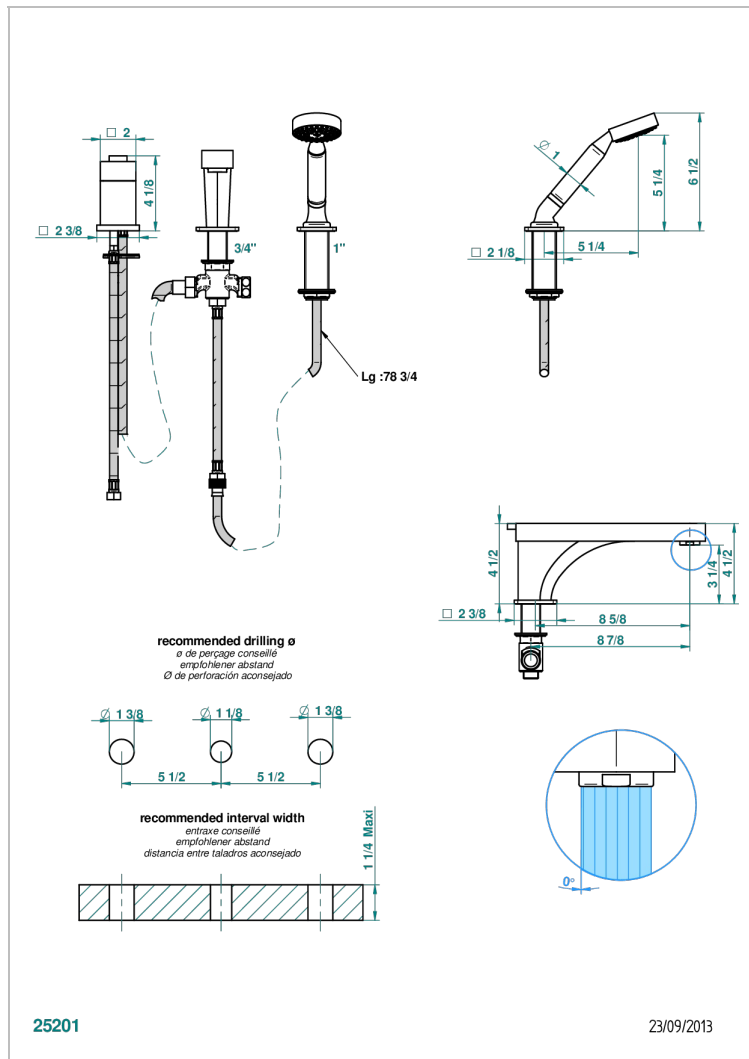

PROFIL METAL WITH LEVER

A6B-113BSG

THG[®]
PARIS

Rim mounted 3-hole bath/shower mixer, diverter to super goliath spout with ceramic mixer and handshower set

CHARACTERISTIC

- Profil Metal with lever
- Rim mounted 3-hole bath/shower mixer, diverter to super goliath spout with ceramic mixer and handshower set

TECHNICAL SPECS

- Recommandé : 3 bars (max. 5 bars) - Advised : 43,5 psi (max. 72 psi)
- Bec : 25 l/min à 3 bars - Douchette : 9,5 l/min à 3 bars
- Spout : 6.6 gpm at 43.5 psi - Handshower : 2.5 gpm at 43.5 psi