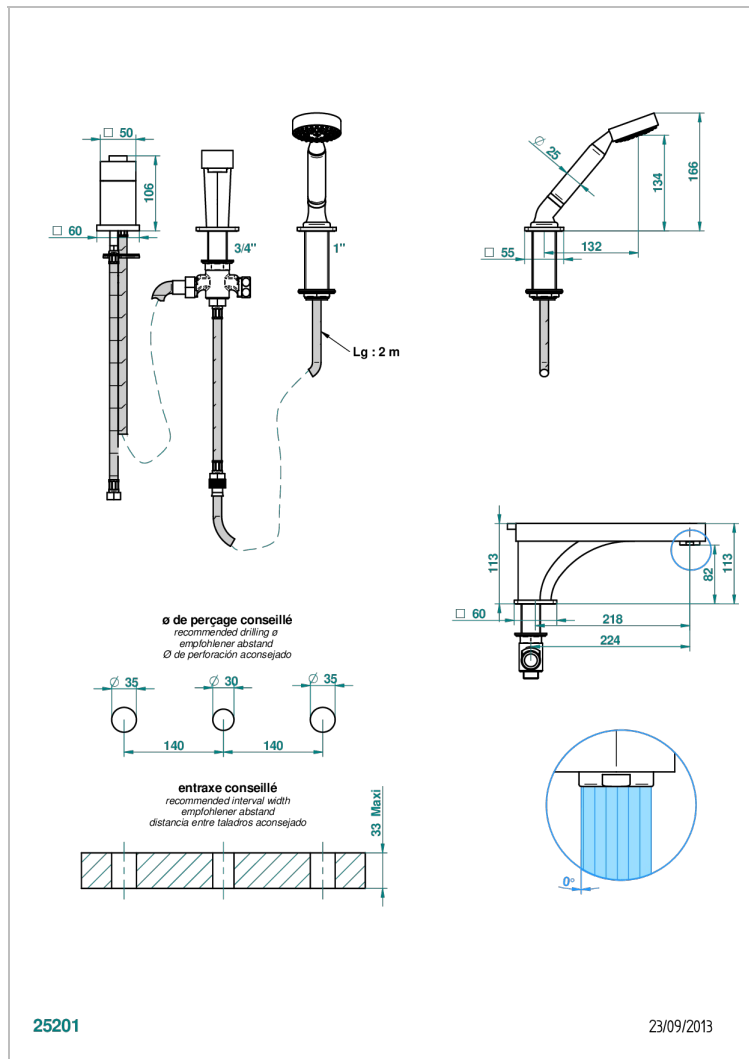

# PROFIL METAL WITH LEVER

A6B-113BSG

THG<sup>®</sup>  
PARIS

Rim mounted 3-hole bath/shower mixer, diverter to super goliath spout with ceramic mixer and handshower set

## CHARACTERISTIC

- Profil Metal with lever
- Rim mounted 3-hole bath/shower mixer, diverter to super goliath spout with ceramic mixer and handshower set

## TECHNICAL SPECS

- Recommandé : 3 bars (max. 5 bars) - Advised : 43,5 psi (max. 72 psi)
- Bec : 25 l/min à 3 bars - Douchette : 9,5 l/min à 3 bars
- Spout : 6.6 gpm at 43.5 psi - Handshower : 2.5 gpm at 43.5 psi