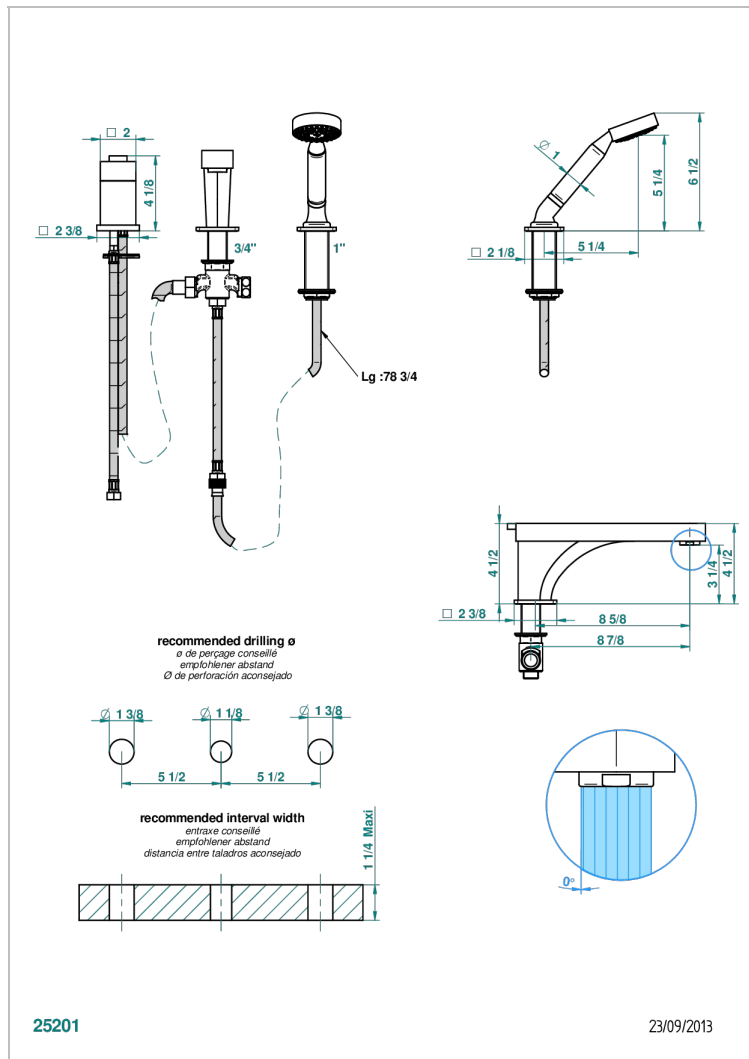

# PROFIL METAL WITH LEVER

A6B-113BSG

THG<sup>®</sup>  
PARIS

Rim mounted 3-hole bath/shower mixer, diverter to super goliath spout with ceramic mixer and handshower set

## CHARACTERISTIC

- Profil Metal with lever
- Rim mounted 3-hole bath/shower mixer, diverter to super goliath spout with ceramic mixer and handshower set

## TECHNICAL SPECS

- Recommandé : 3 bars (max. 5 bars) - Advised : 43,5 psi (max. 72 psi)
- Bec : 25 l/min à 3 bars - Douchette : 9,5 l/min à 3 bars
- Spout : 6.6 gpm at 43.5 psi - Handshower : 2.5 gpm at 43.5 psi