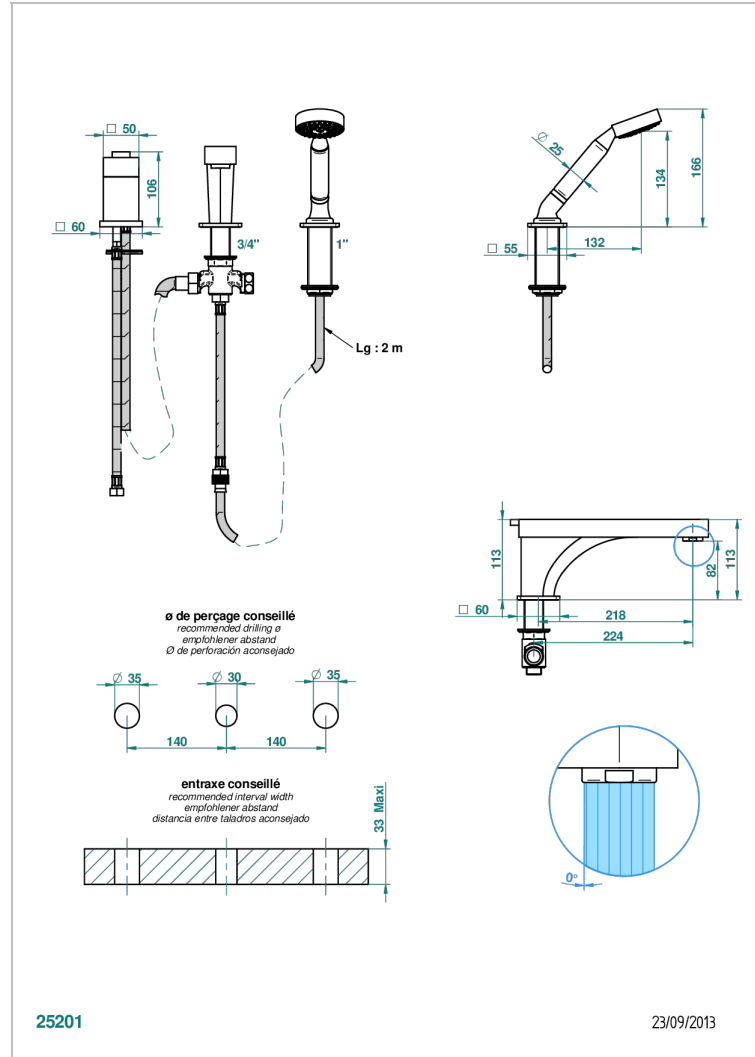

# PROFIL METAL WITH LEVER

A6B-113BSG

THG<sup>®</sup>  
PARIS

Rim mounted 3-hole bath/shower mixer, diverter to super goliath spout with ceramic mixer and handshower set

## CHARACTERISTIC

- Profil Metal with lever
- Rim mounted 3-hole bath/shower mixer, diverter to super goliath spout with ceramic mixer and handshower set

## TECHNICAL SPECS

- Recommandé : 3 bars (max. 5 bars) - Advised : 43,5 psi (max. 72 psi)
- Bec : 25 l/min à 3 bars - Douchette : 9,5 l/min à 3 bars
- Spout : 6.6 gpm at 43.5 psi - Handshower : 2.5 gpm at 43.5 psi